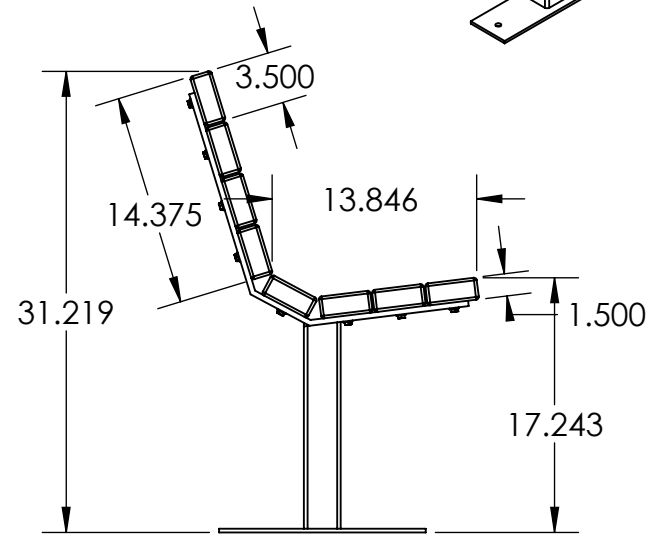

BENCH SPECIFICATIONS

ALL DIMENSIONS SHOWN IN INCHES

BC1260
BC1261
BC1262
BC1263

CONSTRUCTION MATERIALS:
Recycled Plastic, Powder Coated Steel
HARDWARE:
Stainless Steel