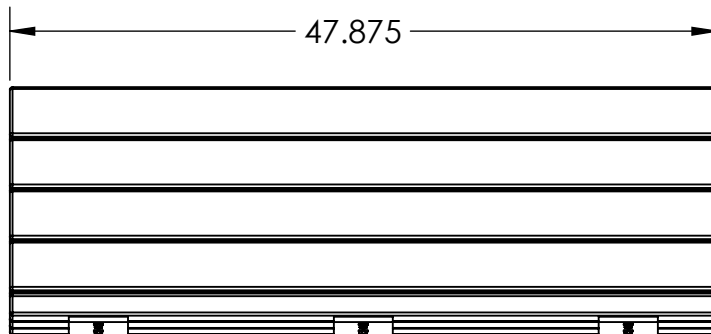

BENCH SPECIFICATIONS

ALL DIMENSIONS SHOWN IN INCHES

BC1260
BC1261
BC1262
BC1263

CONSTRUCTION MATERIALS:
Recycled Plastic, Powder Coated Steel
HARDWARE:
Stainless Steel