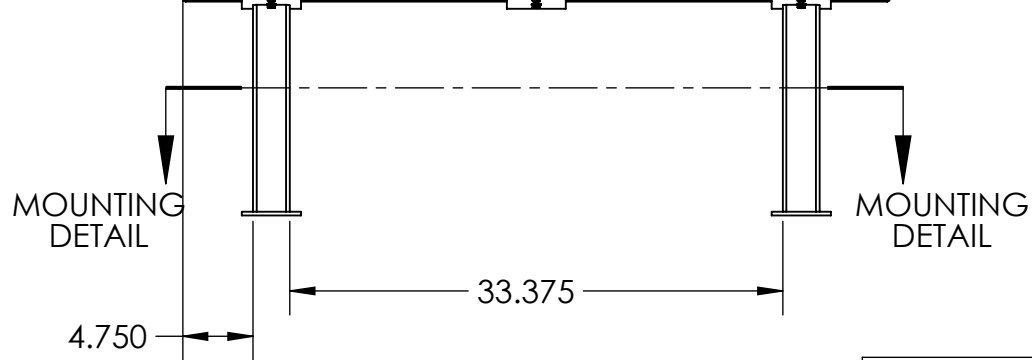

BENCH SPECIFICATIONS

ALL DIMENSIONS SHOWN IN INCHES

BC1260
BC1261
BC1262
BC1263

CONSTRUCTION MATERIALS:
Recycled Plastic, Powder Coated Steel
HARDWARE:
Stainless Steel