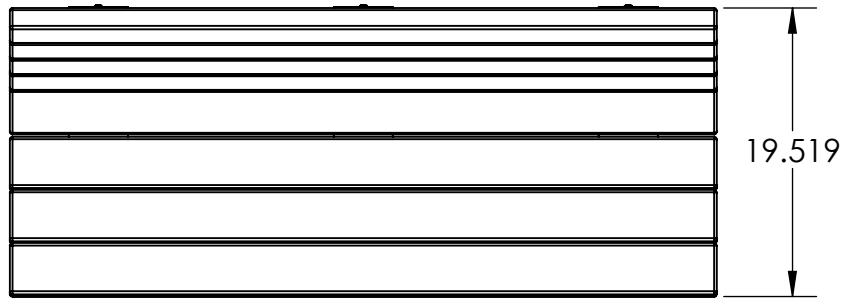

BENCH SPECIFICATIONS

ALL DIMENSIONS SHOWN IN INCHES

BC1260
BC1261
BC1262
BC1263

CONSTRUCTION MATERIALS:
Recycled Plastic, Powder Coated Steel
HARDWARE:
Stainless Steel