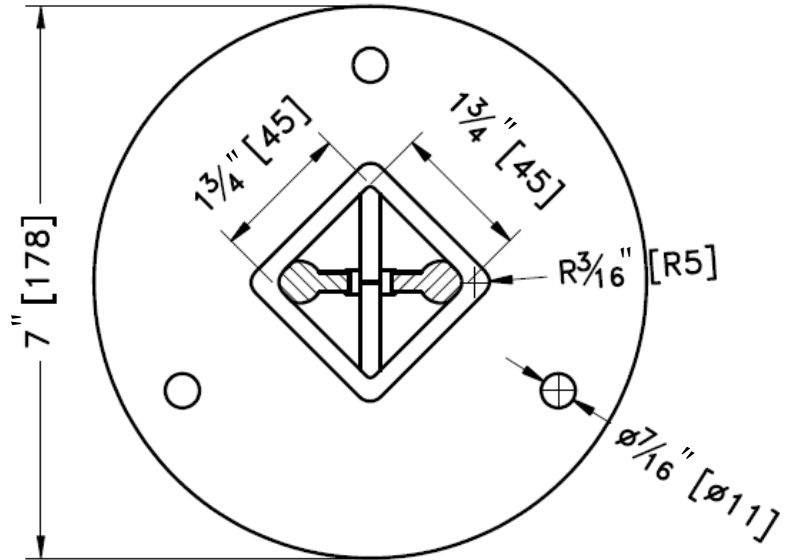

Surface Mount 2" Square Breakaway Sign Post Coupler Specs

TOP SECTION VIEW

TOP ROTATED 45°

FRONT VIEW

FRONT ROTATED 45°