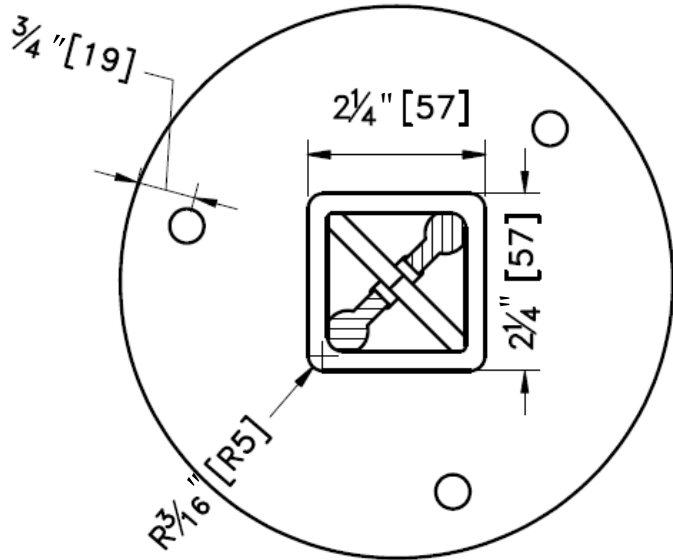

Surface Mount 2" Square Breakaway Sign Post Coupler Specs

TOP SECTION VIEW

TOP ROTATED 45°

FRONT VIEW

FRONT ROTATED 45°