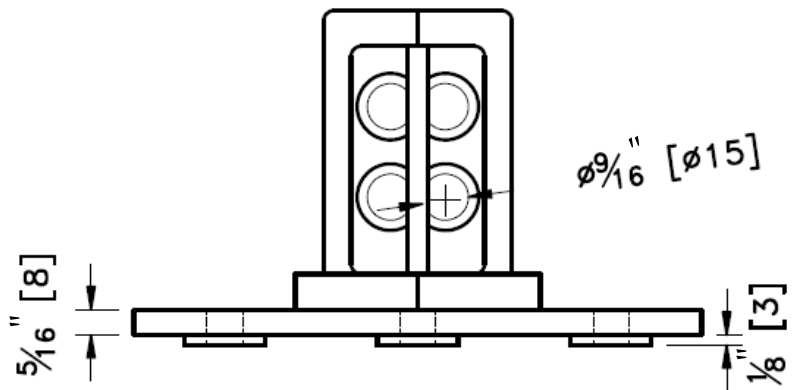

Surface Mount 2" Square Breakaway Sign Post Coupler Specs

TOP SECTION VIEW

TOP ROTATED 45°

FRONT VIEW

FRONT ROTATED 45°