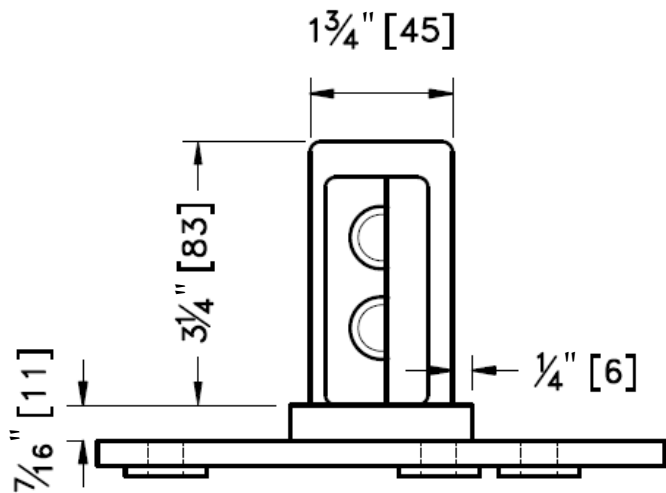

Surface Mount 2" Square Breakaway Sign Post Coupler Specs

TOP SECTION VIEW

TOP ROTATED 45°

FRONT VIEW

FRONT ROTATED 45°