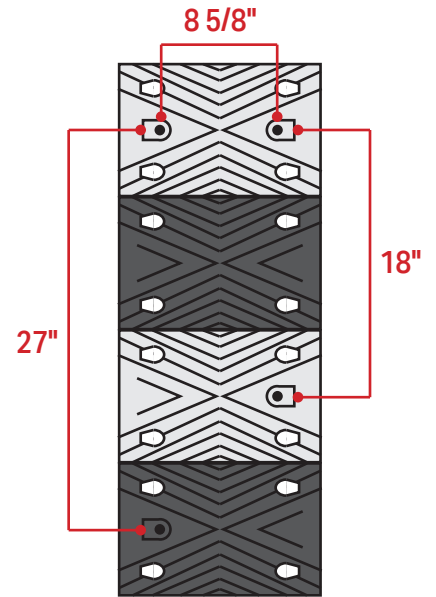

Specification Sheet

Premium Rubber Speed Bump

Description	Dimensions	Weight
6 ft Speed Bump	67" l x 14" w x 2.25" h	53 lbs
10 ft Speed Bump	121" l x 14" w x 2.25" h	100 lbs
14.5 ft Speed Bump	174" l x 14" w x 2.25" h	147 lbs
19 ft Speed Bump	227" l x 14" w x 2.25" h	194 lbs
23.5 ft Speed Bump	281" l x 14" w x 2.25" h	241 lbs
4.5 ft Bump Section	54" l x 14" w x 2.25" h	45 lbs
1 End Cap Section	7" l x 14" w x 2.25" h	4 lbs

Material

Recycled Rubber with molded yellow/black rubber stripes