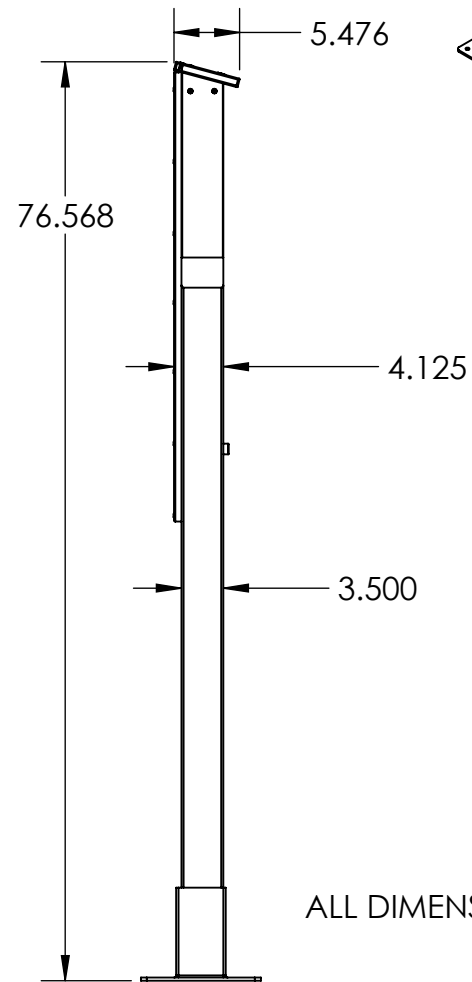

SUPERSAVER INGROUND & SURFACE MOUNT MESSAGE CENTER SPECIFICATIONS

MC5316 SURFACE MOUNT
4/26/2019
REV #1

ALL DIMENSIONS SHOWN IN INCHES