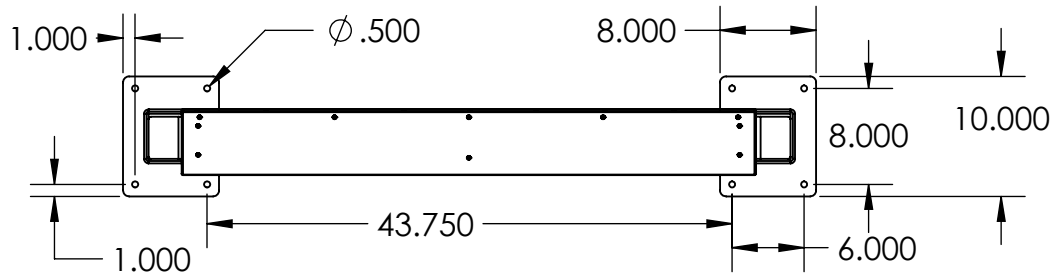

SUPERSAVER INGROUND & SURFACE MOUNT MESSAGE CENTER SPECIFICATIONS

MC5316 SURFACE MOUNT
4/26/2019
REV #1

ALL DIMENSIONS SHOWN IN INCHES