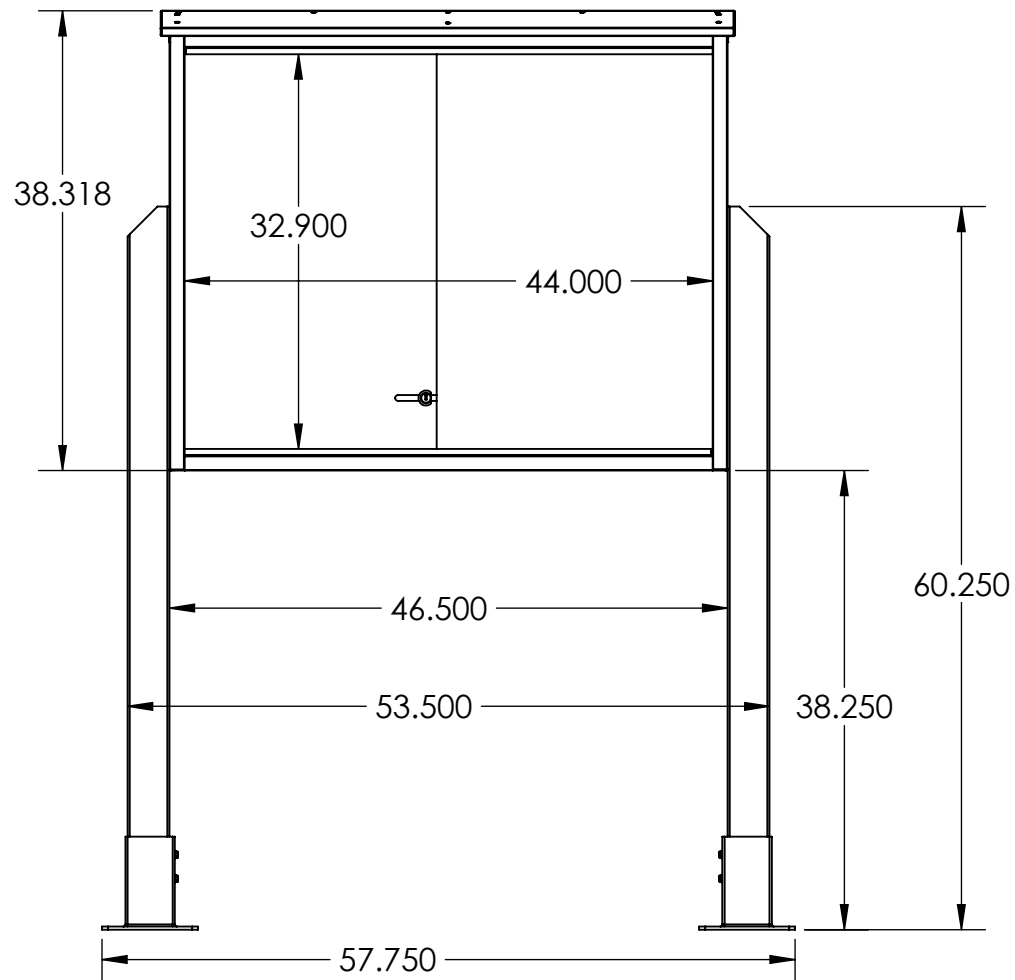

SUPERSAVER INGROUND & SURFACE MOUNT MESSAGE CENTER SPECIFICATIONS

MC5316 SURFACE MOUNT
4/26/2019
REV #1

ALL DIMENSIONS SHOWN IN INCHES