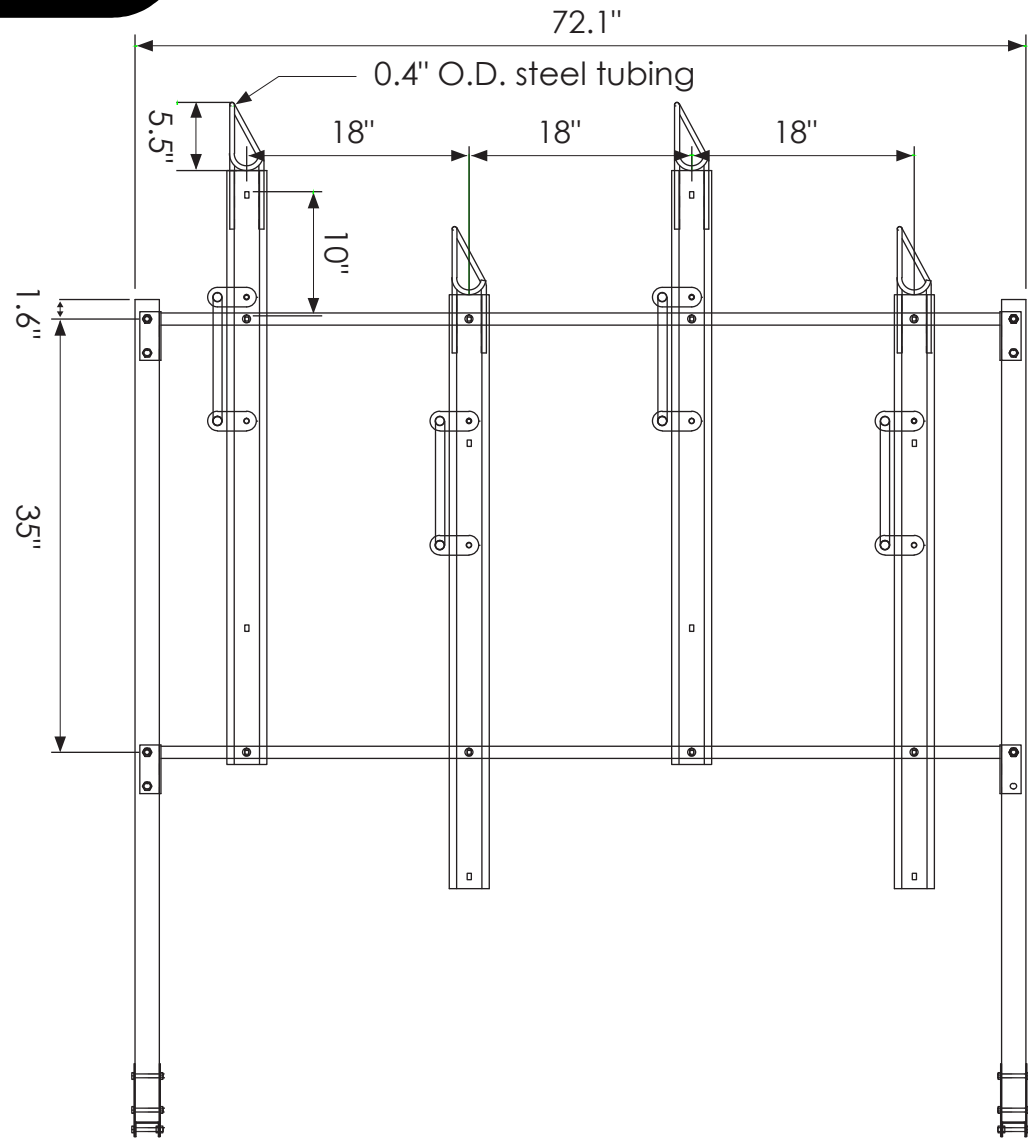

VERTICAL BIKE RACK – 4-BIKE SPECIFICATIONS

SIDE VIEW

FRONT VIEW

TOTAL WEIGHT: 84 lbs

NOTES: Construction Material: Powder-Coated Steel