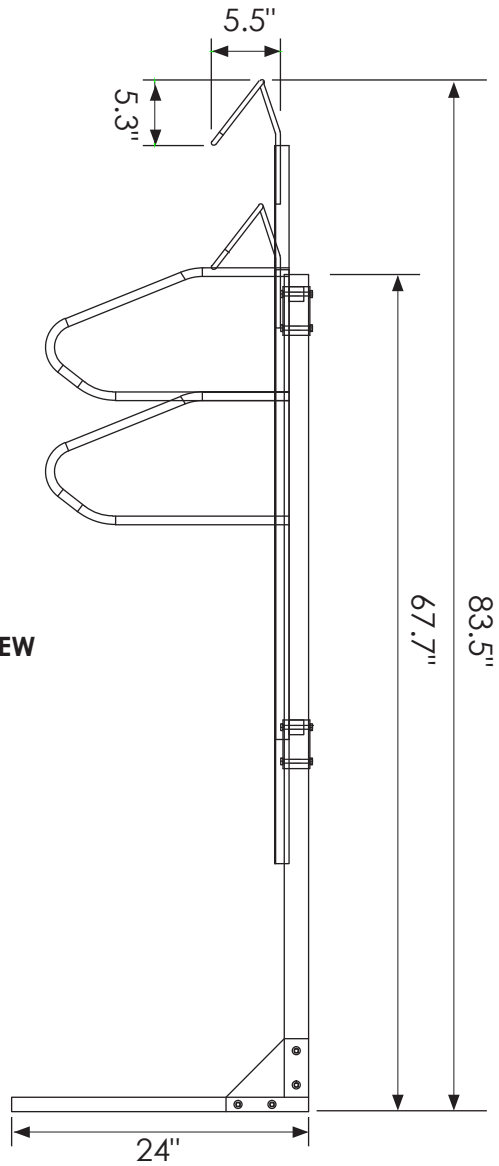

VERTICAL BIKE RACK – 4-BIKE SPECIFICATIONS

SIDE VIEW

FRONT VIEW

TOTAL WEIGHT: 84 lbs

NOTES: Construction Material: Powder-Coated Steel