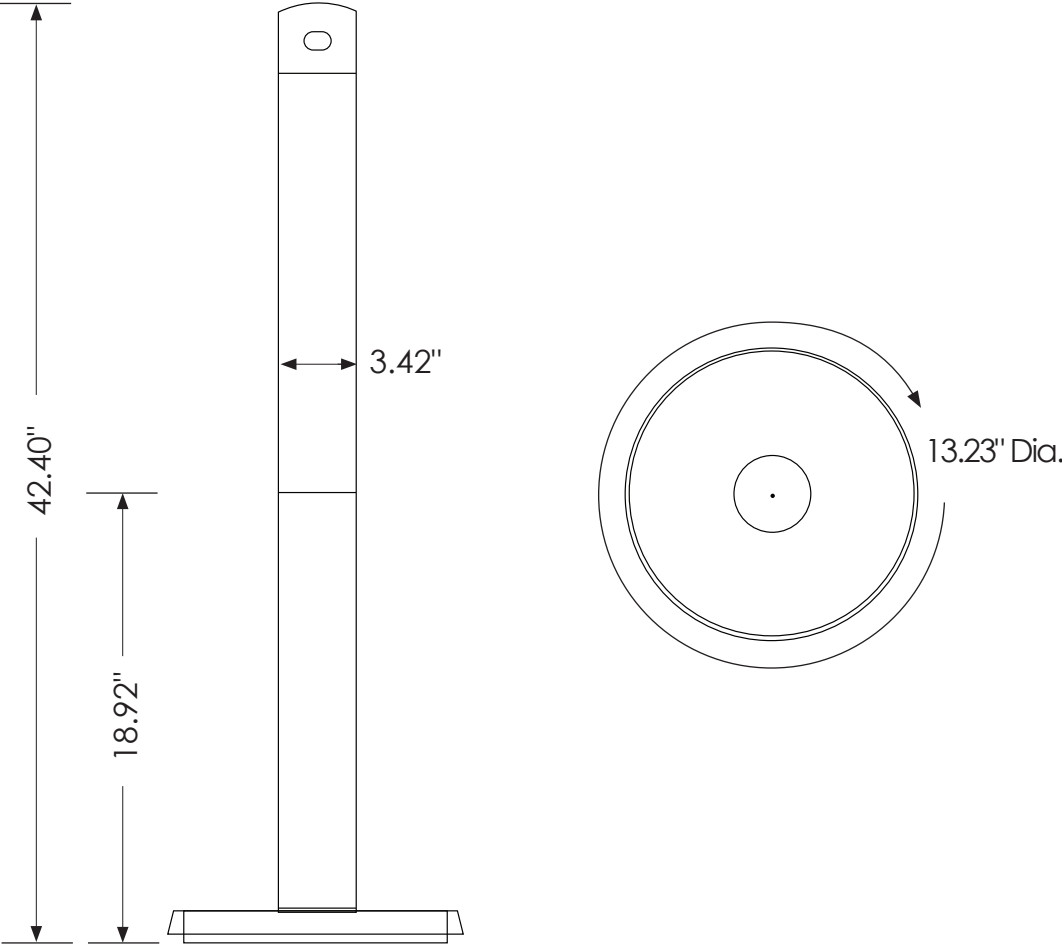

FLOOR STANDING ALL STEEL CIGARETTE POST SPECIFICATIONS

.....
TOTAL WEIGHT: 18 lbs
.....

- NOTES:**
- 1) Material: Steel
 - 2) Coating: Powder-coated