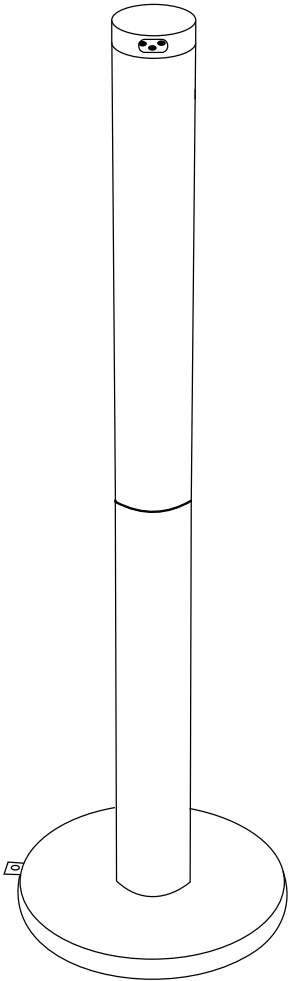

FLOOR STANDING ALL STEEL CIGARETTE POST SPECIFICATIONS

.....
TOTAL WEIGHT: 18 lbs
.....

- NOTES:**
- 1) Material: Steel
 - 2) Coating: Powder-coated