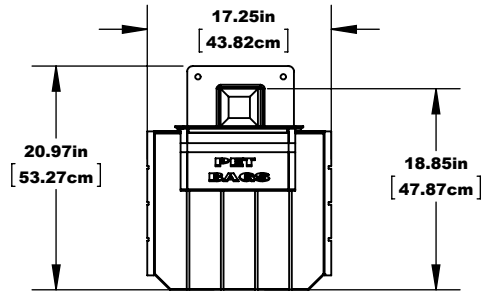

PW3030

NOTE: ALL MATERIAL IS RECYCLED PLASTIC LUMBER UNLESS NOTED
ALL DIMENSIONS SHOWN IN INCHES

POWDER COATED
STEEL MOUNTING
BASE