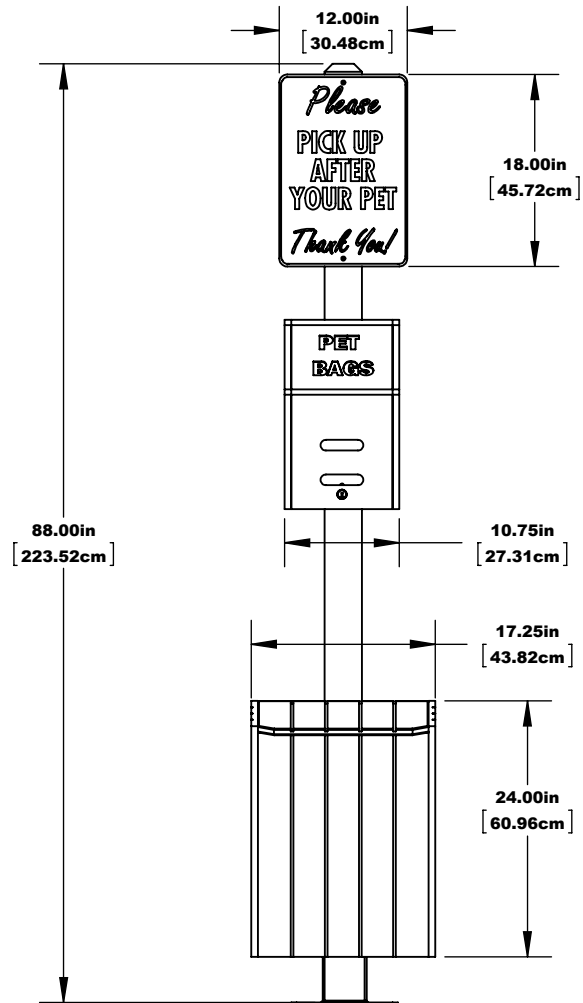

PW3030

NOTE: ALL MATERIAL IS RECYCLED PLASTIC LUMBER UNLESS NOTED
ALL DIMENSIONS SHOWN IN INCHES

POWDER COATED
STEEL MOUNTING
BASE