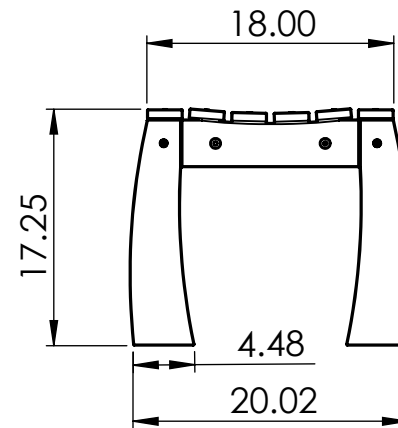

# TABLE SPECIFICATIONS

**CONSTRUCTION MATERIALS:**  
Recycled Plastic  
**HARDWARE:**  
Stainless Steel

ALL DIMENSIONS SHOWN IN INCHES

# BENCH SPECIFICATIONS

**CONSTRUCTION MATERIALS:**  
Recycled Plastic  
**HARDWARE:**  
Stainless Steel

ALL DIMENSIONS SHOWN IN INCHES

# CHAIR SPECIFICATIONS

**CONSTRUCTION MATERIALS:**  
Recycled Plastic  
**HARDWARE:**  
Stainless Steel

ALL DIMENSIONS SHOWN IN INCHES