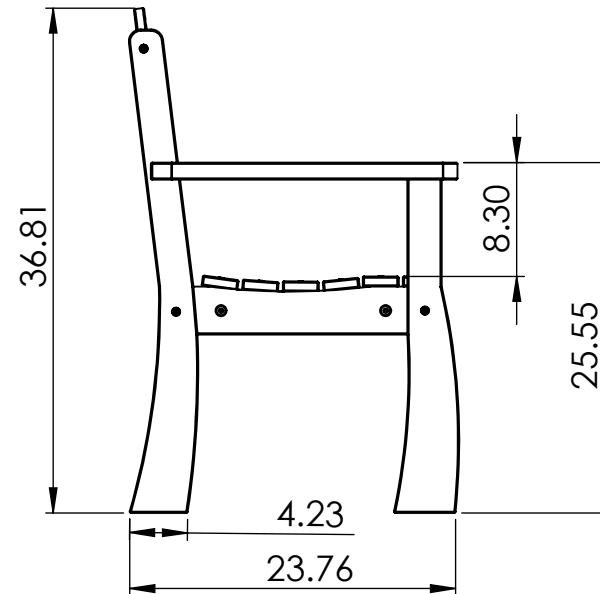

# TABLE SPECIFICATIONS

**CONSTRUCTION MATERIALS:**  
Recycled Plastic  
**HARDWARE:**  
Stainless Steel

ALL DIMENSIONS SHOWN IN INCHES

# BENCH SPECIFICATIONS

**CONSTRUCTION MATERIALS:**  
Recycled Plastic  
**HARDWARE:**  
Stainless Steel

ALL DIMENSIONS SHOWN IN INCHES

# CHAIR SPECIFICATIONS

**CONSTRUCTION MATERIALS:**  
Recycled Plastic  
**HARDWARE:**  
Stainless Steel

ALL DIMENSIONS SHOWN IN INCHES