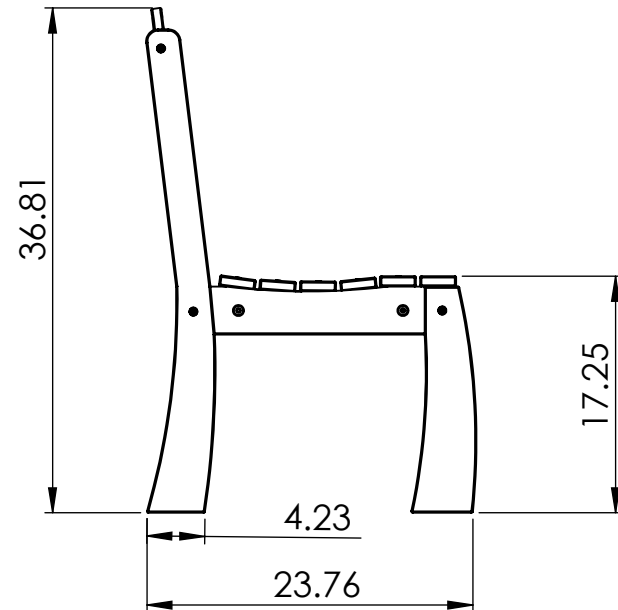

# TABLE SPECIFICATIONS

**CONSTRUCTION MATERIALS:**  
Recycled Plastic  
**HARDWARE:**  
Stainless Steel

ALL DIMENSIONS SHOWN IN INCHES

# BENCH SPECIFICATIONS

**CONSTRUCTION MATERIALS:**  
Recycled Plastic  
**HARDWARE:**  
Stainless Steel

ALL DIMENSIONS SHOWN IN INCHES

# CHAIR SPECIFICATIONS

**CONSTRUCTION MATERIALS:**  
Recycled Plastic  
**HARDWARE:**  
Stainless Steel

ALL DIMENSIONS SHOWN IN INCHES