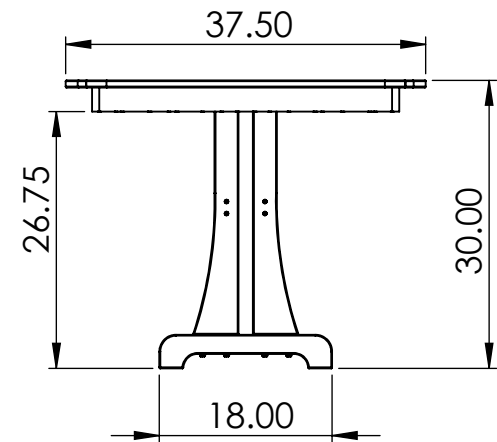

# TABLE SPECIFICATIONS

**CONSTRUCTION MATERIALS:**  
Recycled Plastic  
**HARDWARE:**  
Stainless Steel

ALL DIMENSIONS SHOWN IN INCHES

# BENCH SPECIFICATIONS

**CONSTRUCTION MATERIALS:**  
Recycled Plastic  
**HARDWARE:**  
Stainless Steel

ALL DIMENSIONS SHOWN IN INCHES

# CHAIR SPECIFICATIONS

**CONSTRUCTION MATERIALS:**  
Recycled Plastic  
**HARDWARE:**  
Stainless Steel

ALL DIMENSIONS SHOWN IN INCHES