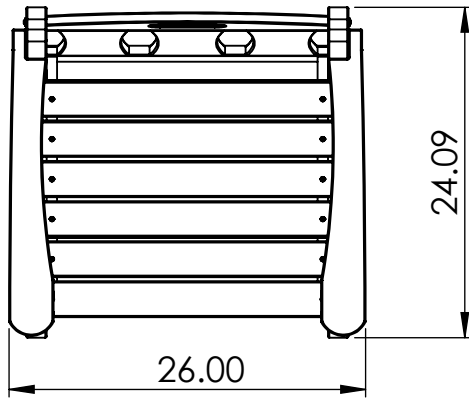

# TABLE SPECIFICATIONS

**CONSTRUCTION MATERIALS:**  
Recycled Plastic  
**HARDWARE:**  
Stainless Steel

ALL DIMENSIONS SHOWN IN INCHES

# BENCH SPECIFICATIONS

**CONSTRUCTION MATERIALS:**  
Recycled Plastic  
**HARDWARE:**  
Stainless Steel

ALL DIMENSIONS SHOWN IN INCHES

# CHAIR SPECIFICATIONS

**CONSTRUCTION MATERIALS:**  
Recycled Plastic  
**HARDWARE:**  
Stainless Steel

ALL DIMENSIONS SHOWN IN INCHES