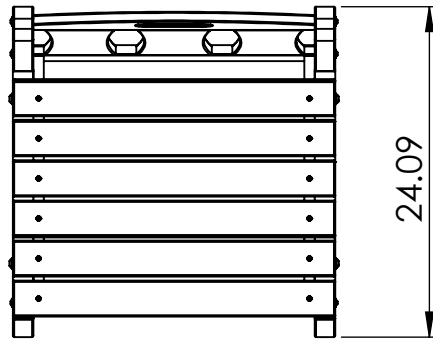

CHAIR SPECIFICATIONS

CONSTRUCTION MATERIALS:
Recycled Plastic
HARDWARE:
Stainless Steel

ALL DIMENSIONS SHOWN IN INCHES