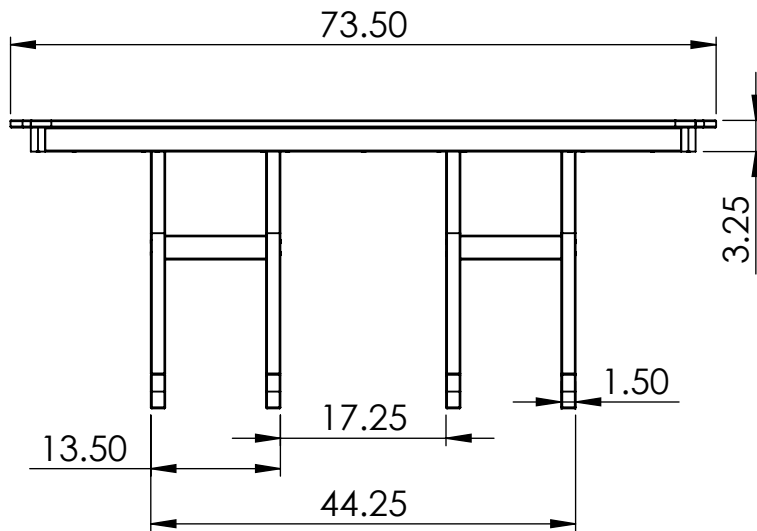

# TABLE SPECIFICATIONS

**CONSTRUCTION MATERIALS:**  
Recycled Plastic  
**HARDWARE:**  
Stainless Steel

ALL DIMENSIONS SHOWN IN INCHES

# BENCH SPECIFICATIONS

**CONSTRUCTION MATERIALS:**  
Recycled Plastic  
**HARDWARE:**  
Stainless Steel

ALL DIMENSIONS SHOWN IN INCHES

# CHAIR SPECIFICATIONS

**CONSTRUCTION MATERIALS:**  
Recycled Plastic  
**HARDWARE:**  
Stainless Steel

ALL DIMENSIONS SHOWN IN INCHES