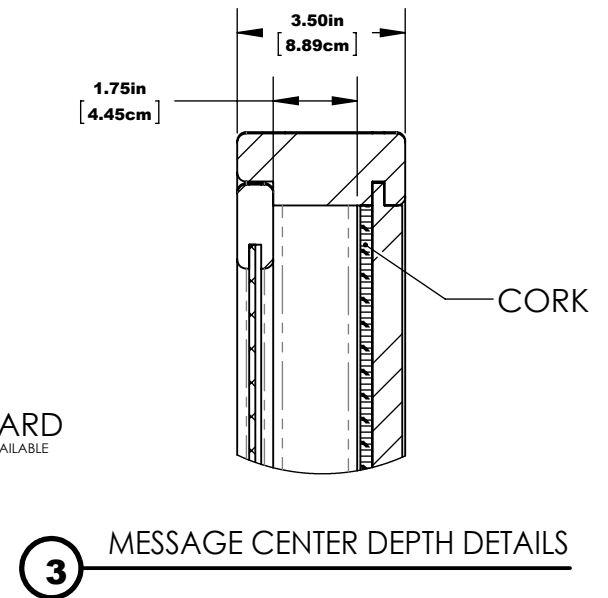

MEDIUM VERTICAL MESSAGE CENTER SURFACE MOUNT

FRONT

SIDE

MEDIUM VERTICAL MESSAGE CENTER SURFACE MOUNT

HARDWARE: STAINLESS STEEL
MATERIAL: RECYCLED PLASTIC, ACRYLIC, 1/4" CORK