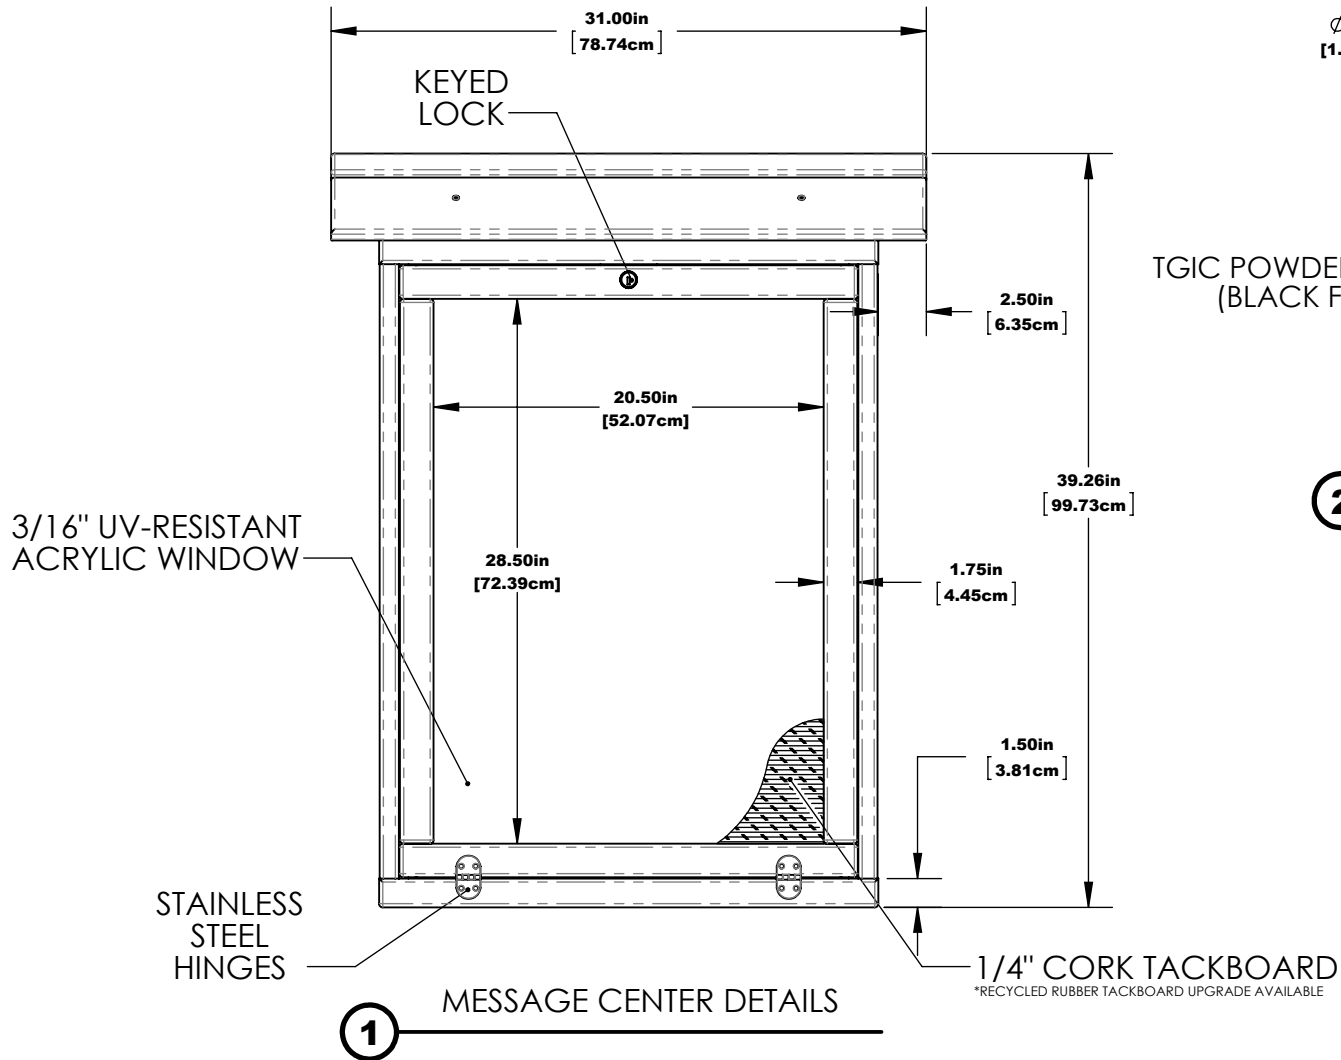

MEDIUM VERTICAL MESSAGE CENTER SURFACE MOUNT

FRONT

SIDE

MEDIUM VERTICAL MESSAGE CENTER SURFACE MOUNT

HARDWARE: STAINLESS STEEL
MATERIAL: RECYCLED PLASTIC, ACRYLIC, 1/4" CORK