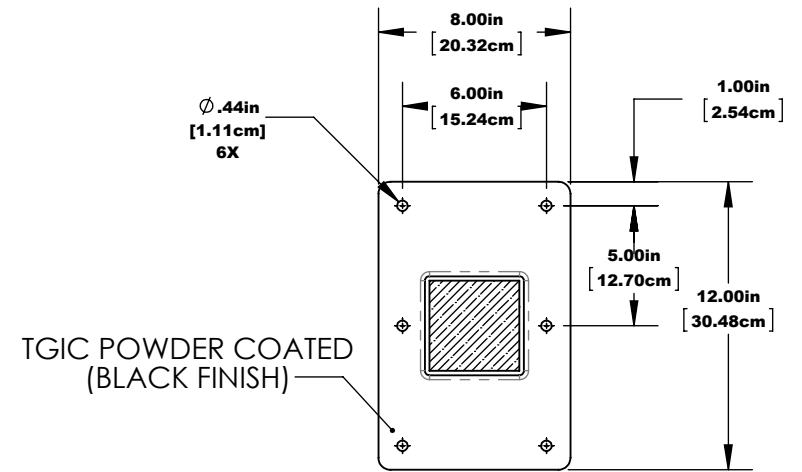

MEDIUM VERTICAL MESSAGE CENTER SURFACE MOUNT

FRONT

SIDE

MEDIUM VERTICAL MESSAGE CENTER SURFACE MOUNT

HARDWARE: STAINLESS STEEL
MATERIAL: RECYCLED PLASTIC, ACRYLIC, 1/4" CORK