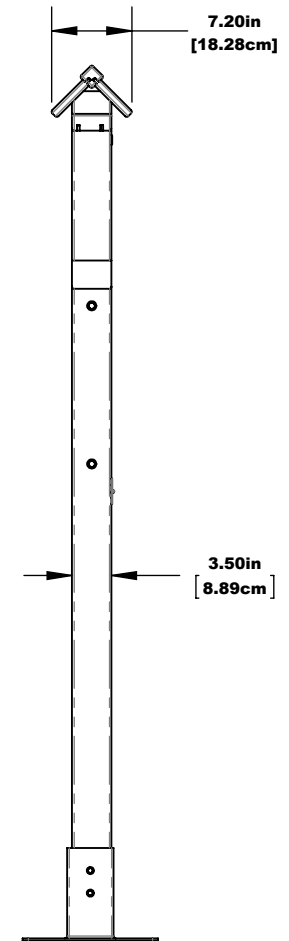

MEDIUM VERTICAL MESSAGE CENTER SURFACE MOUNT

FRONT

SIDE

MEDIUM VERTICAL MESSAGE CENTER SURFACE MOUNT

HARDWARE: STAINLESS STEEL
MATERIAL: RECYCLED PLASTIC, ACRYLIC, 1/4" CORK