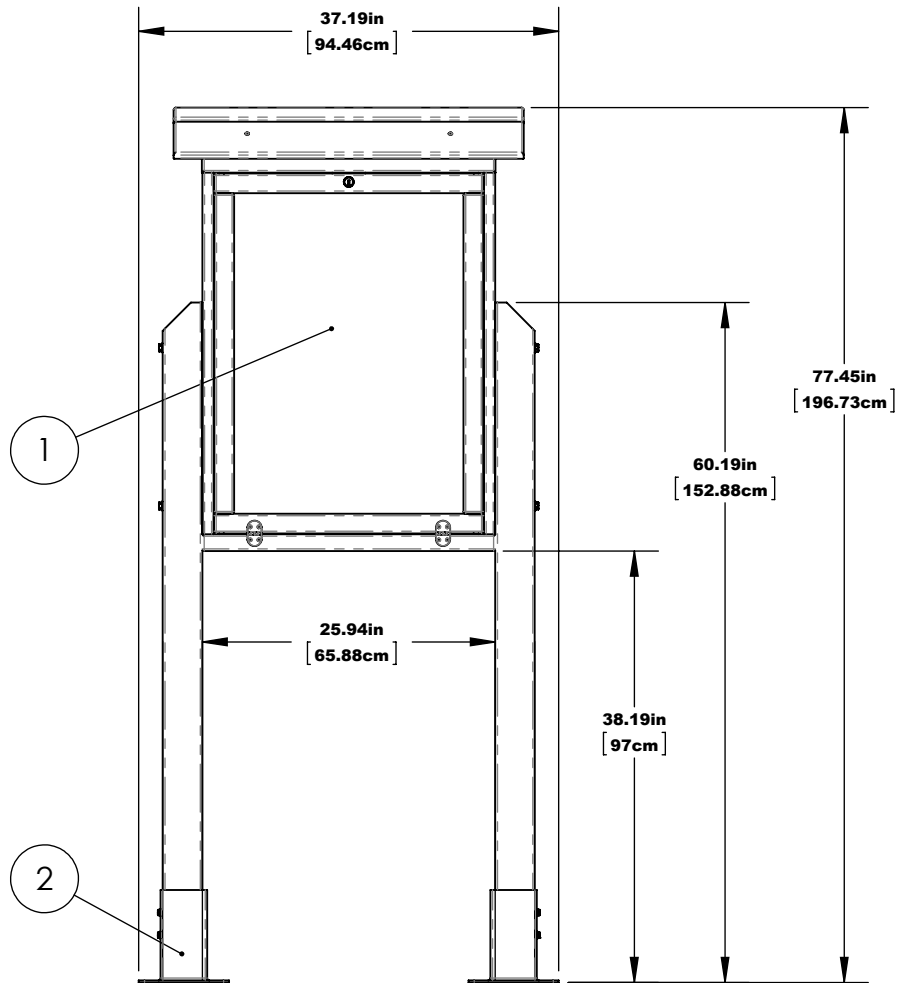

MEDIUM VERTICAL MESSAGE CENTER SURFACE MOUNT

FRONT

SIDE

MEDIUM VERTICAL MESSAGE CENTER SURFACE MOUNT

HARDWARE: STAINLESS STEEL
MATERIAL: RECYCLED PLASTIC, ACRYLIC, 1/4" CORK