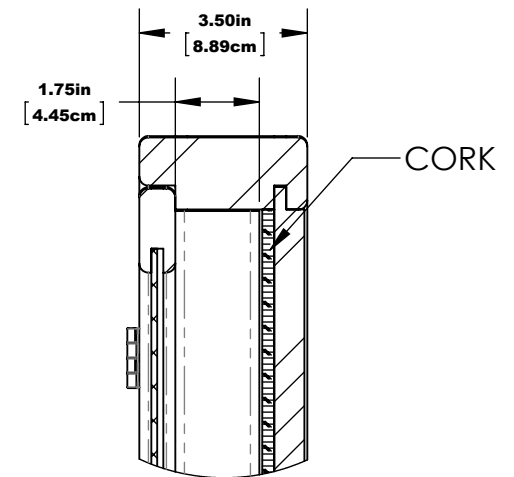

SMALL MESSAGE CENTER INGROUND MOUNT

NOTE: SEE LOCAL CODES FOR THE FROST DEPTH IN YOUR AREA

FRONT

SIDE

SMALL MESSAGE CENTER INGROUND MOUNT

NOTE: SEE LOCAL CODES FOR THE
FROST DEPTH IN YOUR AREA

1 MESSAGE CENTER DETAILS

2 MOUNTING DETAILS

3 MESSAGE CENTER DEPTH DETAILS

HARDWARE: STAINLESS STEEL
MATERIAL: RECYCLED PLASTIC, ACRYLIC, 1/4" CORK