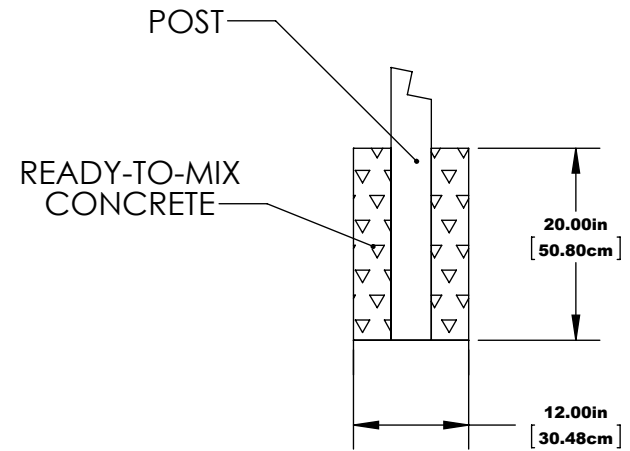

SMALL MESSAGE CENTER INGROUND MOUNT

NOTE: SEE LOCAL CODES FOR THE FROST DEPTH IN YOUR AREA

FRONT

SIDE

SMALL MESSAGE CENTER INGROUND MOUNT

NOTE: SEE LOCAL CODES FOR THE
FROST DEPTH IN YOUR AREA

1 MESSAGE CENTER DETAILS

2 MOUNTING DETAILS

3 MESSAGE CENTER DEPTH DETAILS

HARDWARE: STAINLESS STEEL
MATERIAL: RECYCLED PLASTIC, ACRYLIC, 1/4" CORK