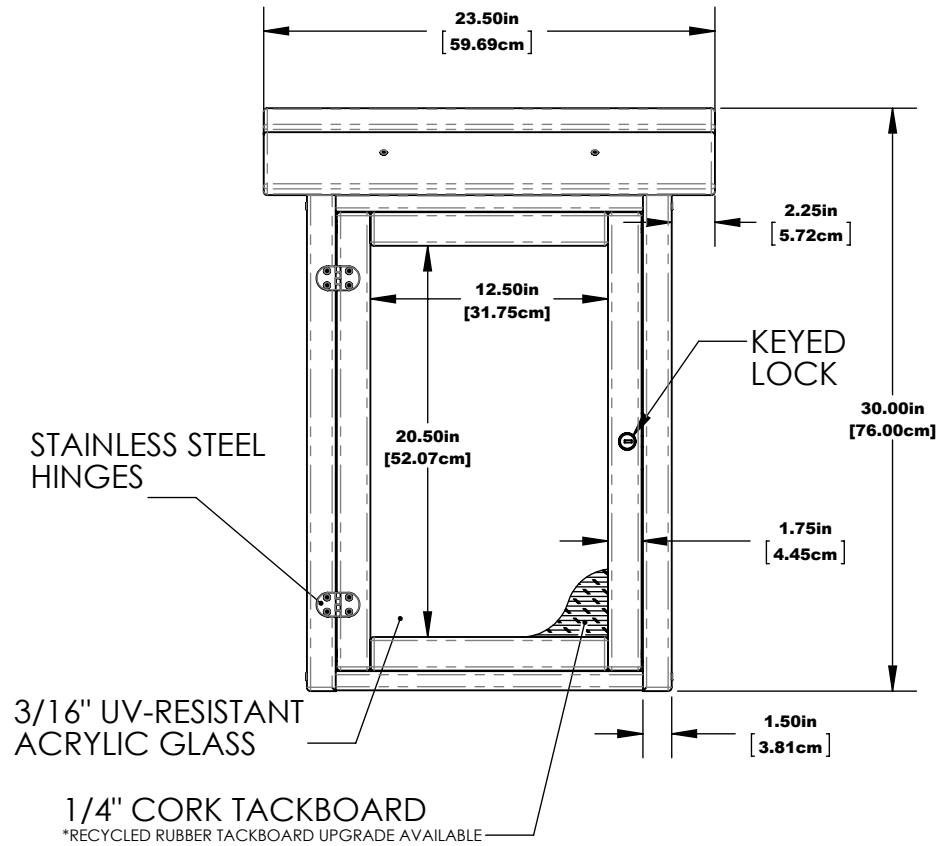

SMALL MESSAGE CENTER INGROUND MOUNT

NOTE: SEE LOCAL CODES FOR THE FROST DEPTH IN YOUR AREA

FRONT

SIDE

SMALL MESSAGE CENTER INGROUND MOUNT

NOTE: SEE LOCAL CODES FOR THE
FROST DEPTH IN YOUR AREA

1 MESSAGE CENTER DETAILS

2 MOUNTING DETAILS

3 MESSAGE CENTER DEPTH DETAILS

HARDWARE: STAINLESS STEEL
MATERIAL: RECYCLED PLASTIC, ACRYLIC, 1/4" CORK