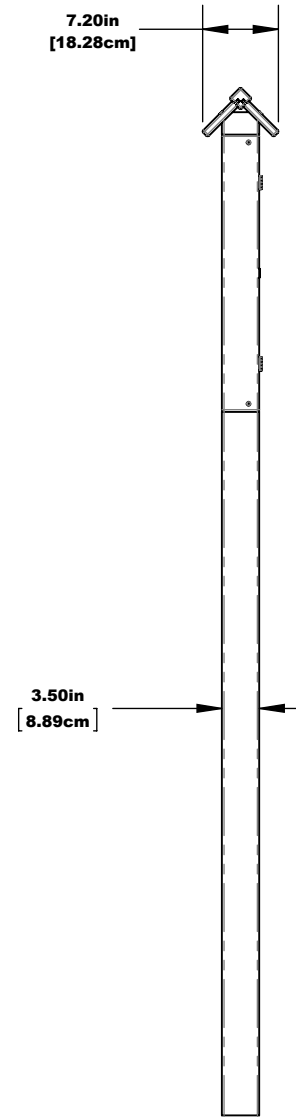

SMALL MESSAGE CENTER INGROUND MOUNT

NOTE: SEE LOCAL CODES FOR THE FROST DEPTH IN YOUR AREA

FRONT

SIDE

SMALL MESSAGE CENTER INGROUND MOUNT

NOTE: SEE LOCAL CODES FOR THE
FROST DEPTH IN YOUR AREA

1 MESSAGE CENTER DETAILS

2 MOUNTING DETAILS

3 MESSAGE CENTER DEPTH DETAILS

HARDWARE: STAINLESS STEEL
MATERIAL: RECYCLED PLASTIC, ACRYLIC, 1/4" CORK