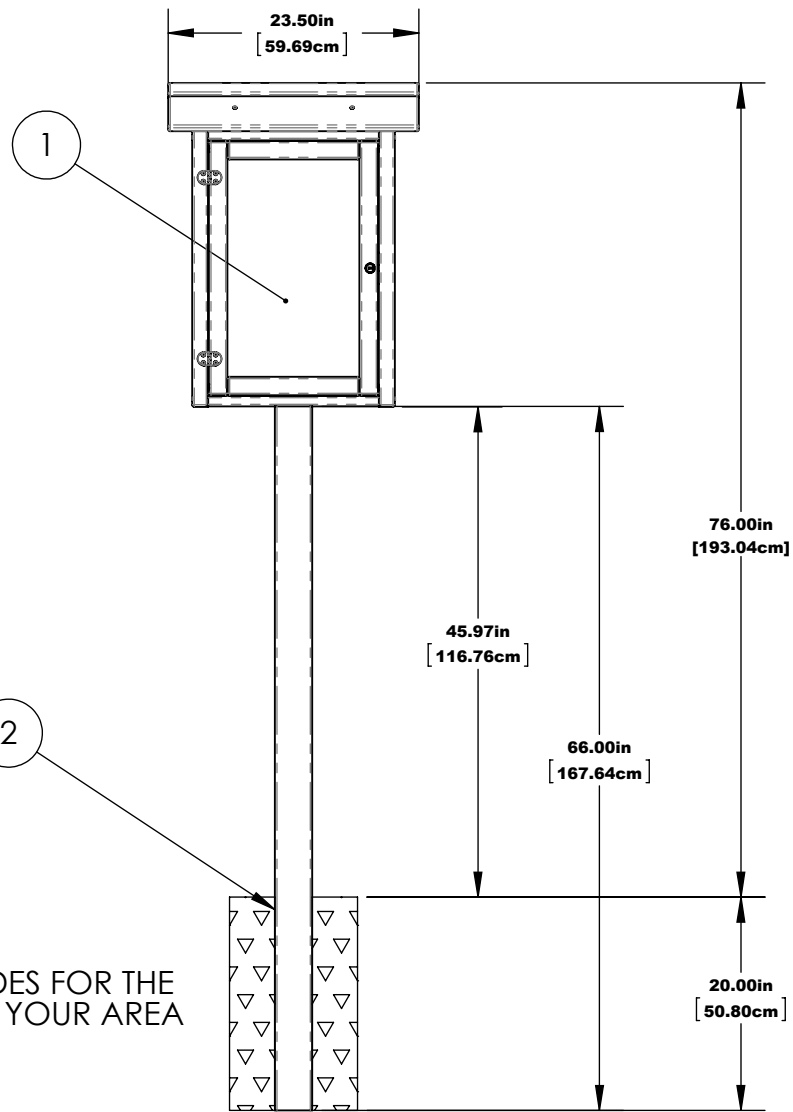

SMALL MESSAGE CENTER INGROUND MOUNT

NOTE: SEE LOCAL CODES FOR THE FROST DEPTH IN YOUR AREA

FRONT

SIDE

SMALL MESSAGE CENTER INGROUND MOUNT

NOTE: SEE LOCAL CODES FOR THE
FROST DEPTH IN YOUR AREA

1 MESSAGE CENTER DETAILS

2 MOUNTING DETAILS

3 MESSAGE CENTER DEPTH DETAILS

HARDWARE: STAINLESS STEEL
MATERIAL: RECYCLED PLASTIC, ACRYLIC, 1/4" CORK