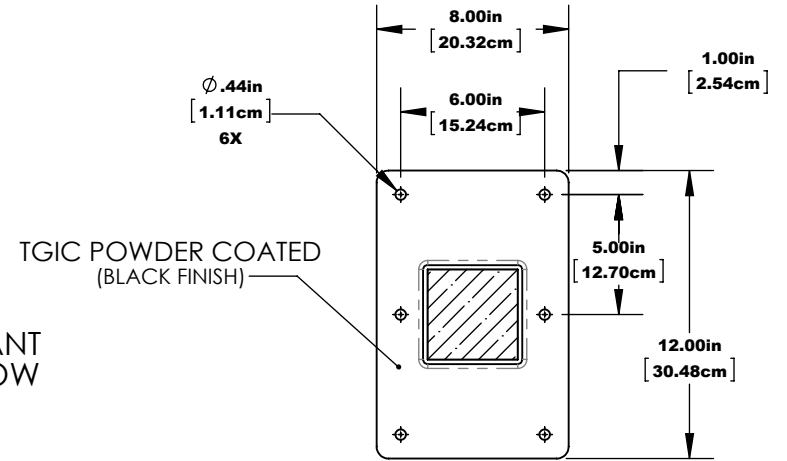

THREE-SIDED KIOSK SURFACE MOUNT

FRONT

TOP

THREE-SIDED KIOSK SURFACE MOUNT

2 MOUNTING DETAILS

3 OVERHANG DETAILS

4 MESSAGE CENTER DEPTH DETAILS

HARDWARE: STAINLESS STEEL
MATERIAL: RECYCLED PLASTIC, ACRYLIC, 1/4" CORK