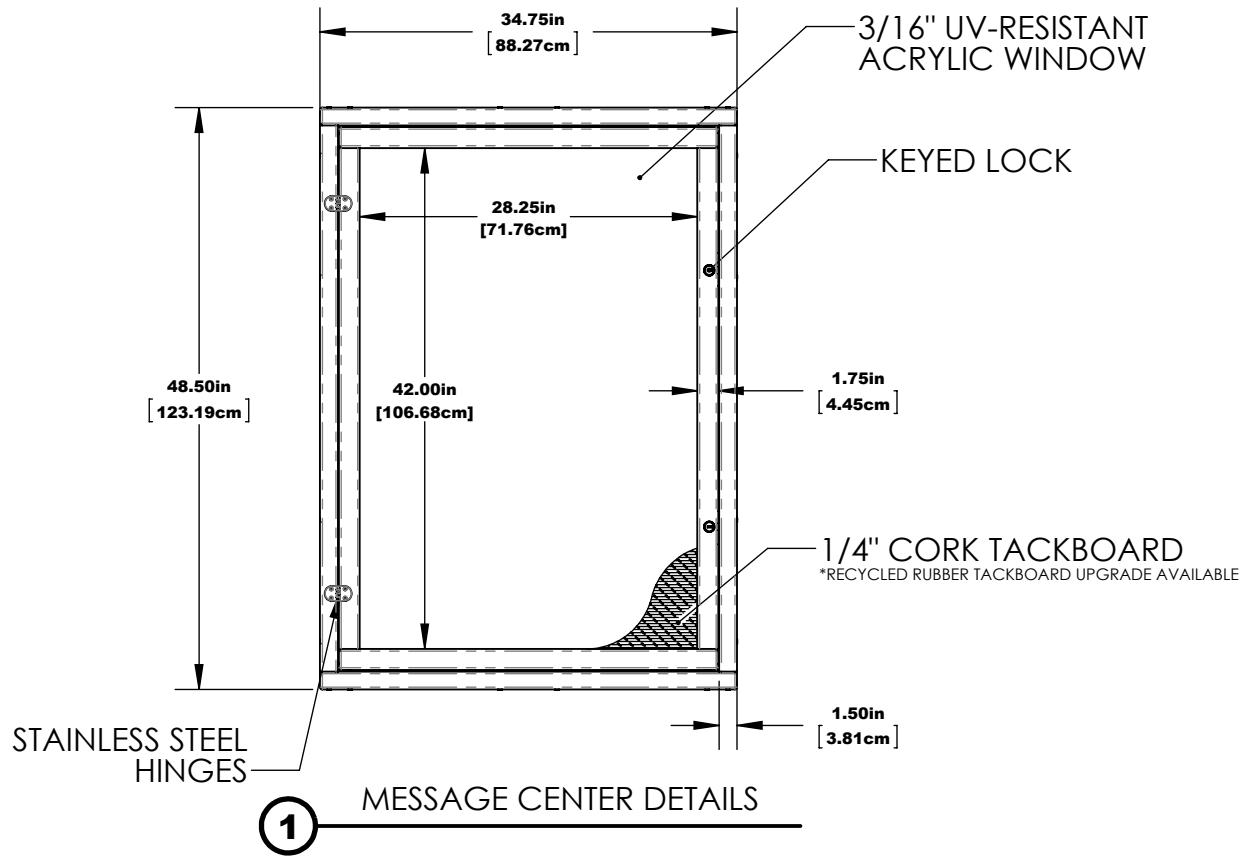

THREE-SIDED KIOSK SURFACE MOUNT

FRONT

TOP

THREE-SIDED KIOSK SURFACE MOUNT

2 MOUNTING DETAILS

3 OVERHANG DETAILS

4 MESSAGE CENTER DEPTH DETAILS

HARDWARE: STAINLESS STEEL
MATERIAL: RECYCLED PLASTIC, ACRYLIC, 1/4" CORK