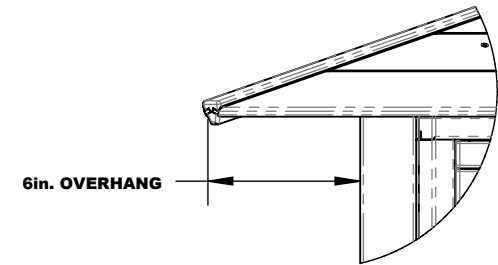

THREE-SIDED KIOSK SURFACE MOUNT

FRONT

TOP

THREE-SIDED KIOSK SURFACE MOUNT

2 MOUNTING DETAILS

3 OVERHANG DETAILS

4 MESSAGE CENTER DEPTH DETAILS

HARDWARE: STAINLESS STEEL
MATERIAL: RECYCLED PLASTIC, ACRYLIC, 1/4" CORK