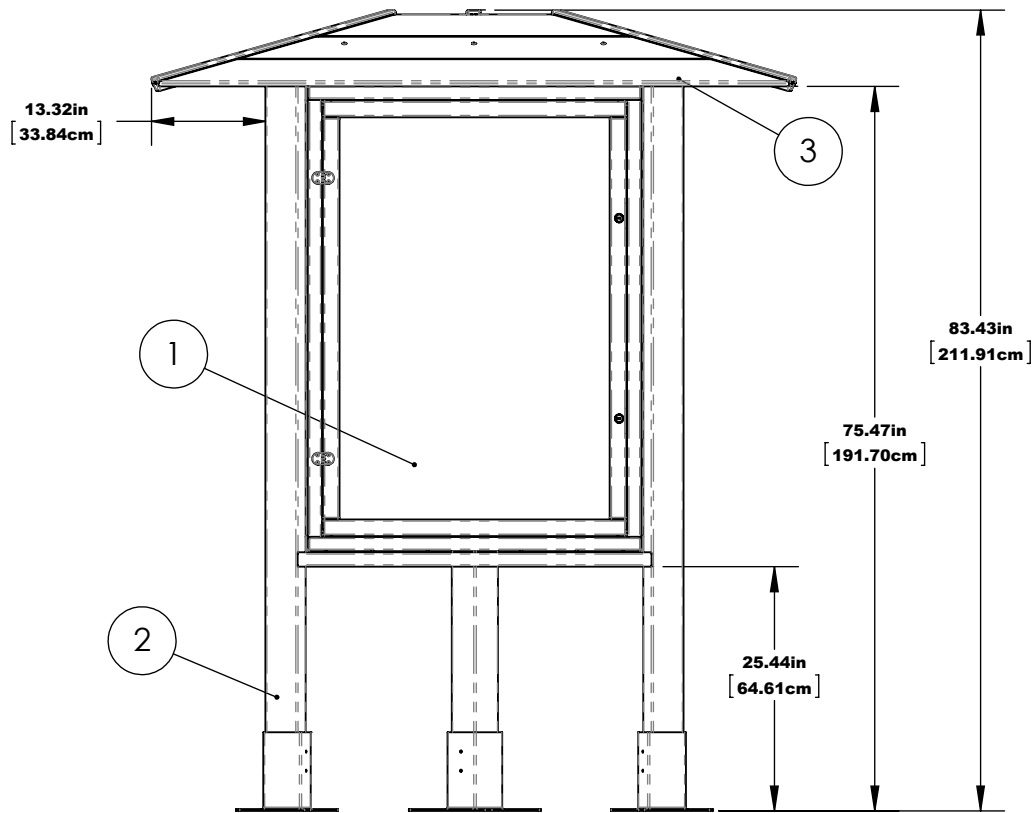

THREE-SIDED KIOSK SURFACE MOUNT

FRONT

TOP

THREE-SIDED KIOSK SURFACE MOUNT

2 MOUNTING DETAILS

3 OVERHANG DETAILS

4 MESSAGE CENTER DEPTH DETAILS

HARDWARE: STAINLESS STEEL
MATERIAL: RECYCLED PLASTIC, ACRYLIC, 1/4" CORK