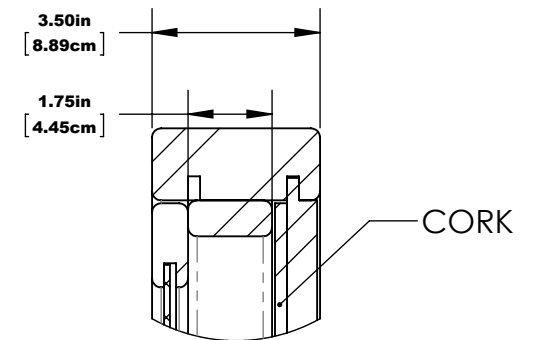

THREE-SIDED KIOSK SURFACE MOUNT

FRONT

TOP

THREE-SIDED KIOSK SURFACE MOUNT

2 MOUNTING DETAILS

3 OVERHANG DETAILS

4 MESSAGE CENTER DEPTH DETAILS

HARDWARE: STAINLESS STEEL
MATERIAL: RECYCLED PLASTIC, ACRYLIC, 1/4" CORK