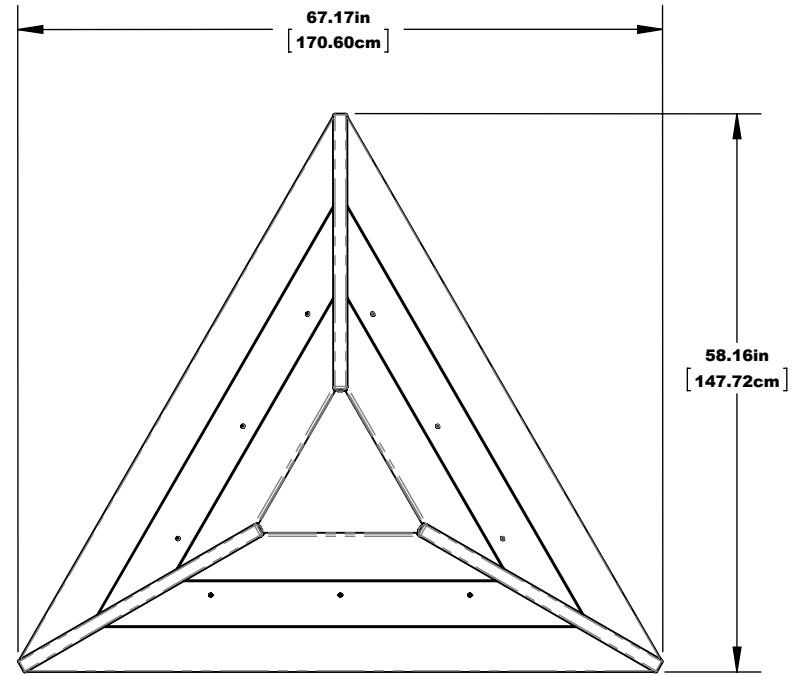

THREE-SIDED KIOSK SURFACE MOUNT

FRONT

TOP

THREE-SIDED KIOSK SURFACE MOUNT

2 MOUNTING DETAILS

3 OVERHANG DETAILS

4 MESSAGE CENTER DEPTH DETAILS

HARDWARE: STAINLESS STEEL
MATERIAL: RECYCLED PLASTIC, ACRYLIC, 1/4" CORK