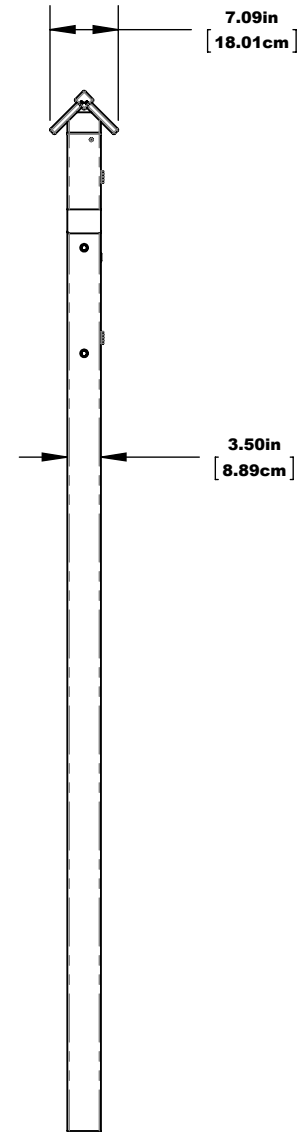

MEDIUM HORIZONTAL MESSAGE CENTER INGROUND MOUNT

REV #2 7-21-2016

FRONT

NOTE:
CHECK LOCAL CODES FOR
FROST DEPTH IN YOUR AREA

SIDE

MEDIUM HORIZONTAL MESSAGE CENTER INGROUND MOUNT

REV #2 7-21-2016

NOTE:
CHECK LOCAL CODES FOR
FROST DEPTH IN YOUR AREA

1 MESSAGE CENTER DETAILS

2 MOUNTING DETAILS

3 MESSAGE CENTER DEPTH DETAILS

HARDWARE: STAINLESS STEEL
MATERIAL: RECYCLED PLASTIC, ACRYLIC, 1/4" CORK