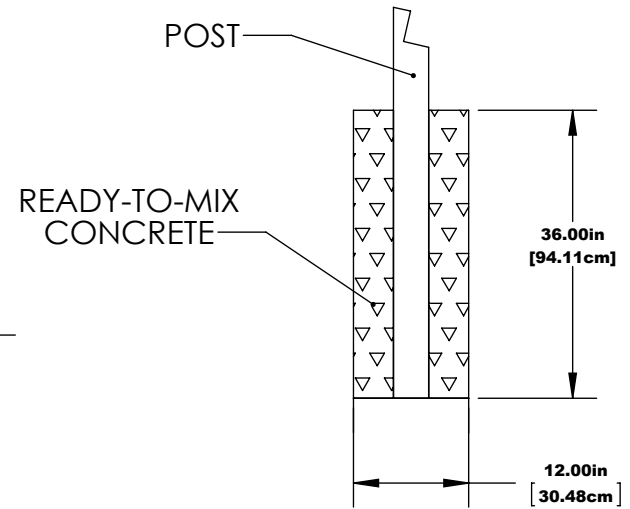

MEDIUM HORIZONTAL MESSAGE CENTER INGROUND MOUNT

REV #2 7-21-2016

FRONT

NOTE:
CHECK LOCAL CODES FOR
FROST DEPTH IN YOUR AREA

SIDE

MEDIUM HORIZONTAL MESSAGE CENTER INGROUND MOUNT

REV #2 7-21-2016

NOTE:
CHECK LOCAL CODES FOR
FROST DEPTH IN YOUR AREA

1 MESSAGE CENTER DETAILS

2 MOUNTING DETAILS

3 MESSAGE CENTER DEPTH DETAILS

HARDWARE: STAINLESS STEEL
MATERIAL: RECYCLED PLASTIC, ACRYLIC, 1/4" CORK