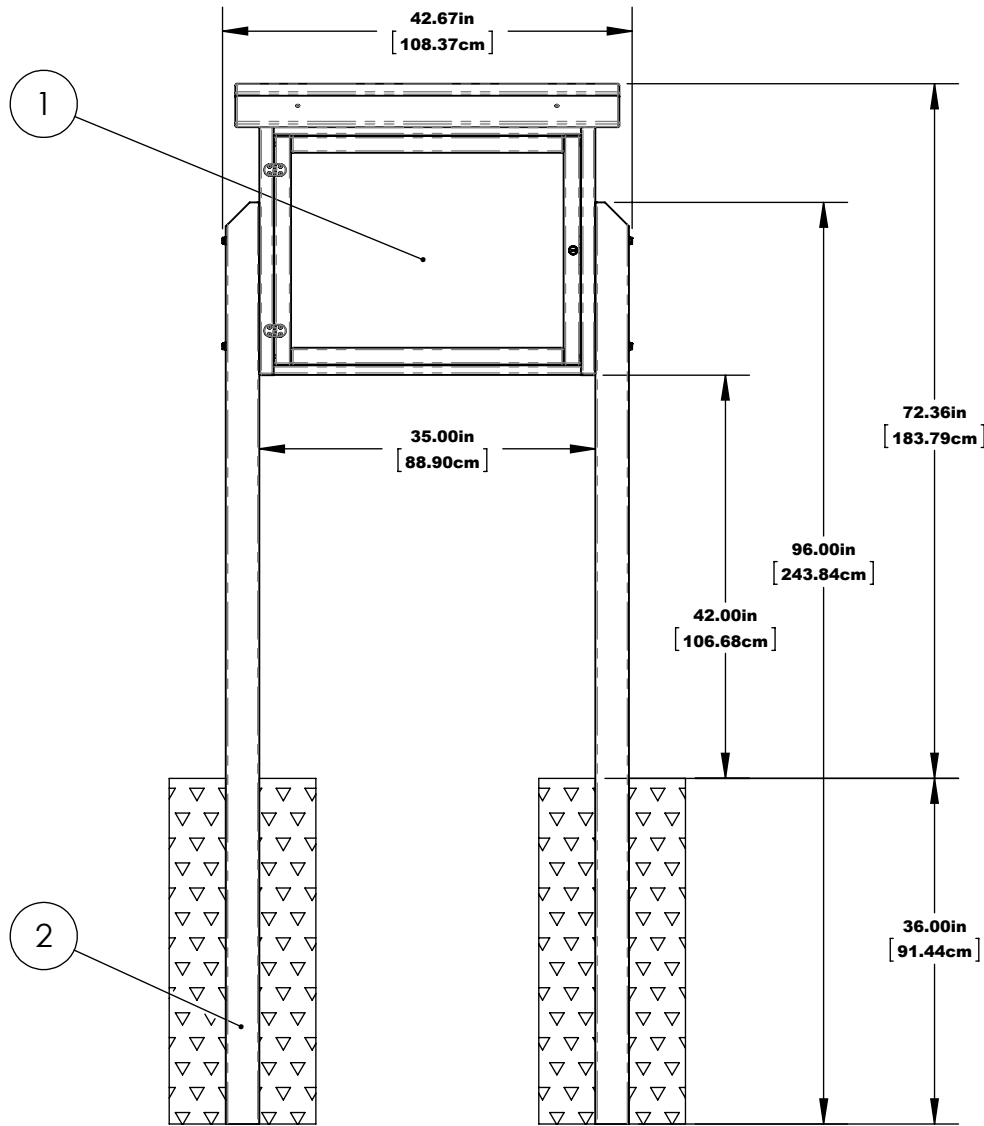

MEDIUM HORIZONTAL MESSAGE CENTER INGROUND MOUNT

REV #2 7-21-2016

FRONT

NOTE:
CHECK LOCAL CODES FOR
FROST DEPTH IN YOUR AREA

SIDE

MEDIUM HORIZONTAL MESSAGE CENTER INGROUND MOUNT

REV #2 7-21-2016

NOTE:
CHECK LOCAL CODES FOR
FROST DEPTH IN YOUR AREA

1 MESSAGE CENTER DETAILS

2 MOUNTING DETAILS

3 MESSAGE CENTER DEPTH DETAILS

HARDWARE: STAINLESS STEEL
MATERIAL: RECYCLED PLASTIC, ACRYLIC, 1/4" CORK