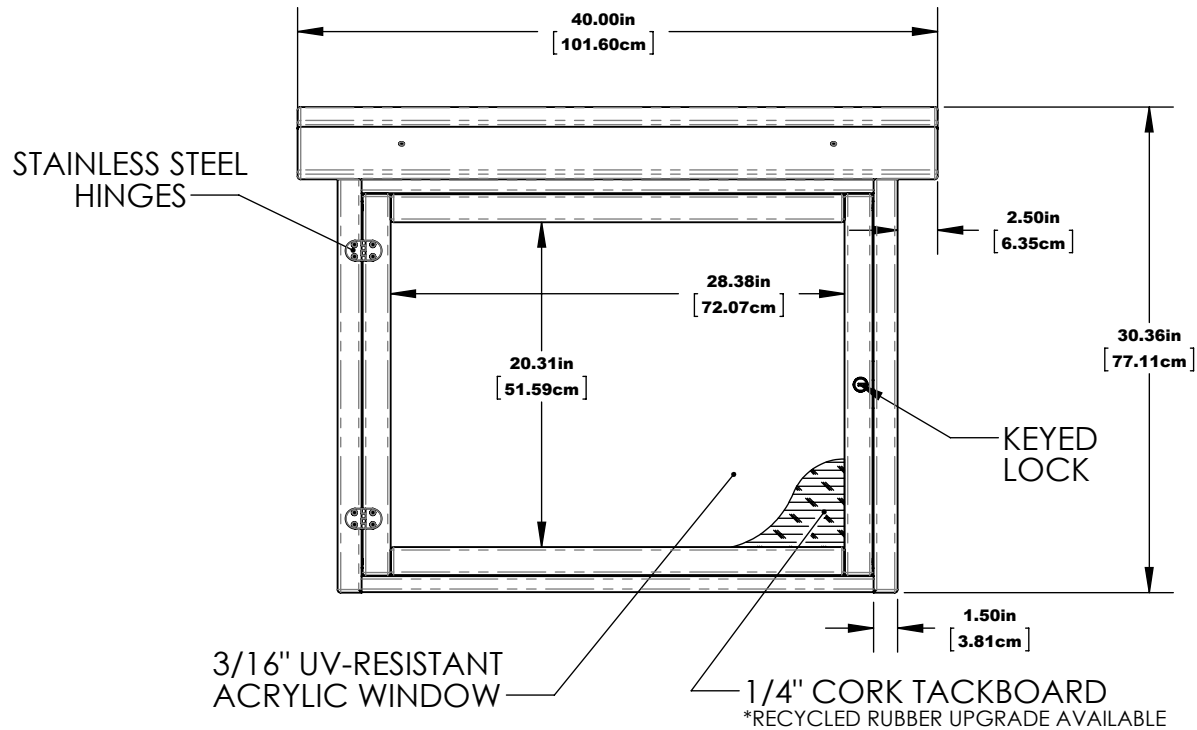

MEDIUM HORIZONTAL MESSAGE CENTER INGROUND MOUNT

REV #2 7-21-2016

FRONT

NOTE:
CHECK LOCAL CODES FOR
FROST DEPTH IN YOUR AREA

SIDE

MEDIUM HORIZONTAL MESSAGE CENTER INGROUND MOUNT

REV #2 7-21-2016

NOTE:
CHECK LOCAL CODES FOR
FROST DEPTH IN YOUR AREA

1 MESSAGE CENTER DETAILS

2 MOUNTING DETAILS

3 MESSAGE CENTER DEPTH DETAILS

HARDWARE: STAINLESS STEEL
MATERIAL: RECYCLED PLASTIC, ACRYLIC, 1/4" CORK