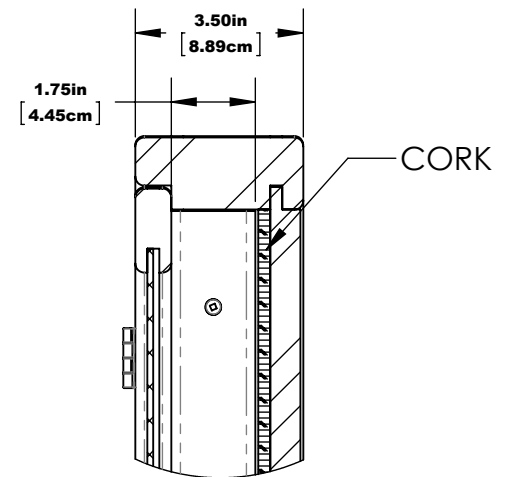

MEDIUM HORIZONTAL MESSAGE CENTER INGROUND MOUNT

REV #2 7-21-2016

FRONT

NOTE:
CHECK LOCAL CODES FOR
FROST DEPTH IN YOUR AREA

SIDE

MEDIUM HORIZONTAL MESSAGE CENTER INGROUND MOUNT

REV #2 7-21-2016

NOTE:
CHECK LOCAL CODES FOR
FROST DEPTH IN YOUR AREA

1 MESSAGE CENTER DETAILS

2 MOUNTING DETAILS

3 MESSAGE CENTER DEPTH DETAILS

HARDWARE: STAINLESS STEEL
MATERIAL: RECYCLED PLASTIC, ACRYLIC, 1/4" CORK