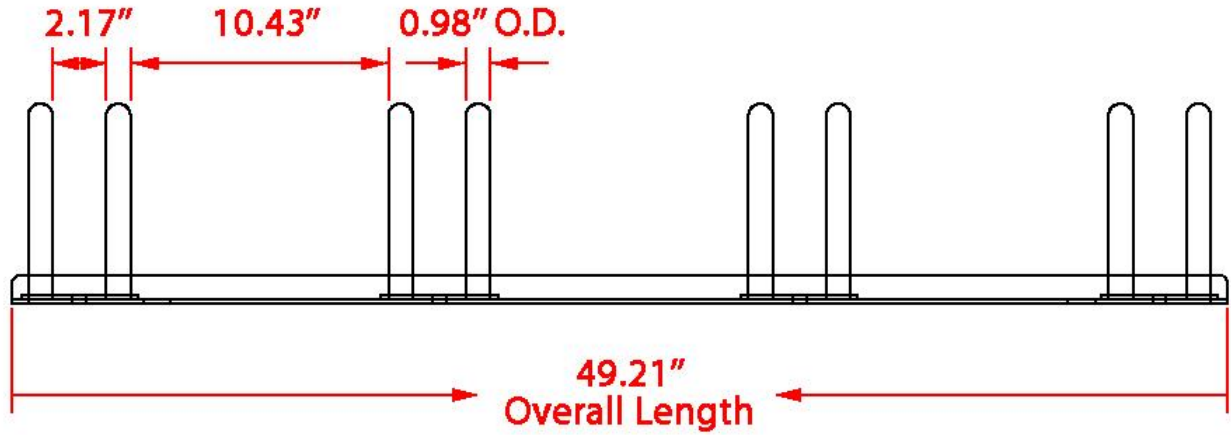

Specification Sheet

Curve-It Bike Rack [4 bike capacity]

Front View

Side View

Top View

Material:
Finish:
Tire Space:
Weight:

14-gauge steel tubing
Galvanized PLUS clear coat finish
2.17"
25 lbs.