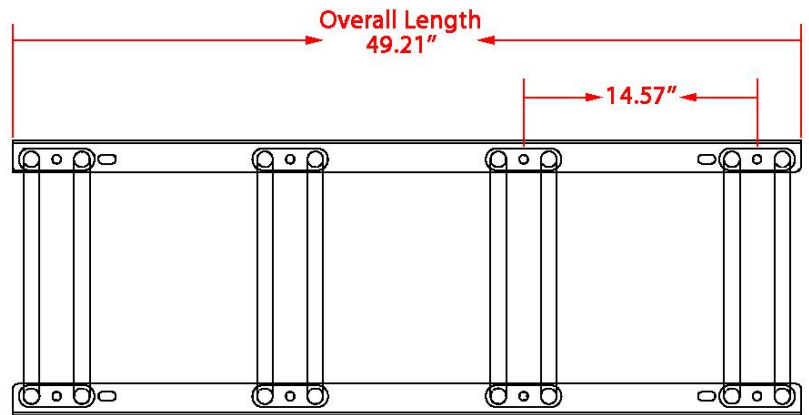

Specification Sheet

Curve-It Bike Rack [4 bike capacity]

Front View

Side View

Top View

Material:
Finish:
Tire Space:
Weight:

14-gauge steel tubing
Galvanized PLUS clear coat finish
2.17"
25 lbs.