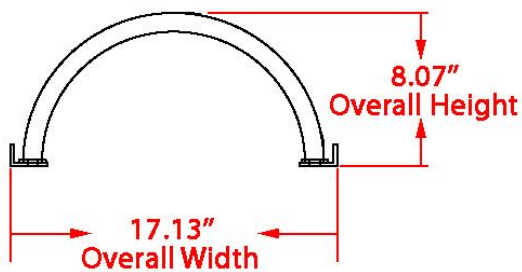

Specification Sheet

Curve-It Bike Rack [4 bike capacity]

Front View

Side View

Top View

Material:
Finish:
Tire Space:
Weight:

14-gauge steel tubing
Galvanized PLUS clear coat finish
2.17"
25 lbs.