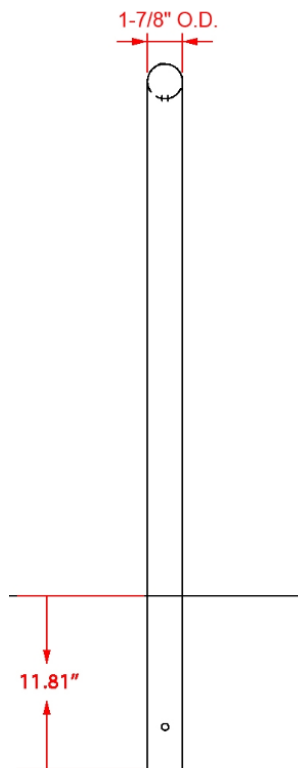

# Specification Sheet

## Park-It 11 Bike Rack, Inground

Front View

Side View

---

<b>Material</b>	<b>Finish</b>	<b>Dimensions</b>	<b>Weight</b>
Steel tubing	Powder coated black	112.2" w x 47.83" h Above ground: 112.2" w x 36.02" h	79 lbs.
<b>Type of Mount:</b>	Inground mount		
<b>Size of Tubing:</b>	1-7/8" O.D. x 11-gauge		