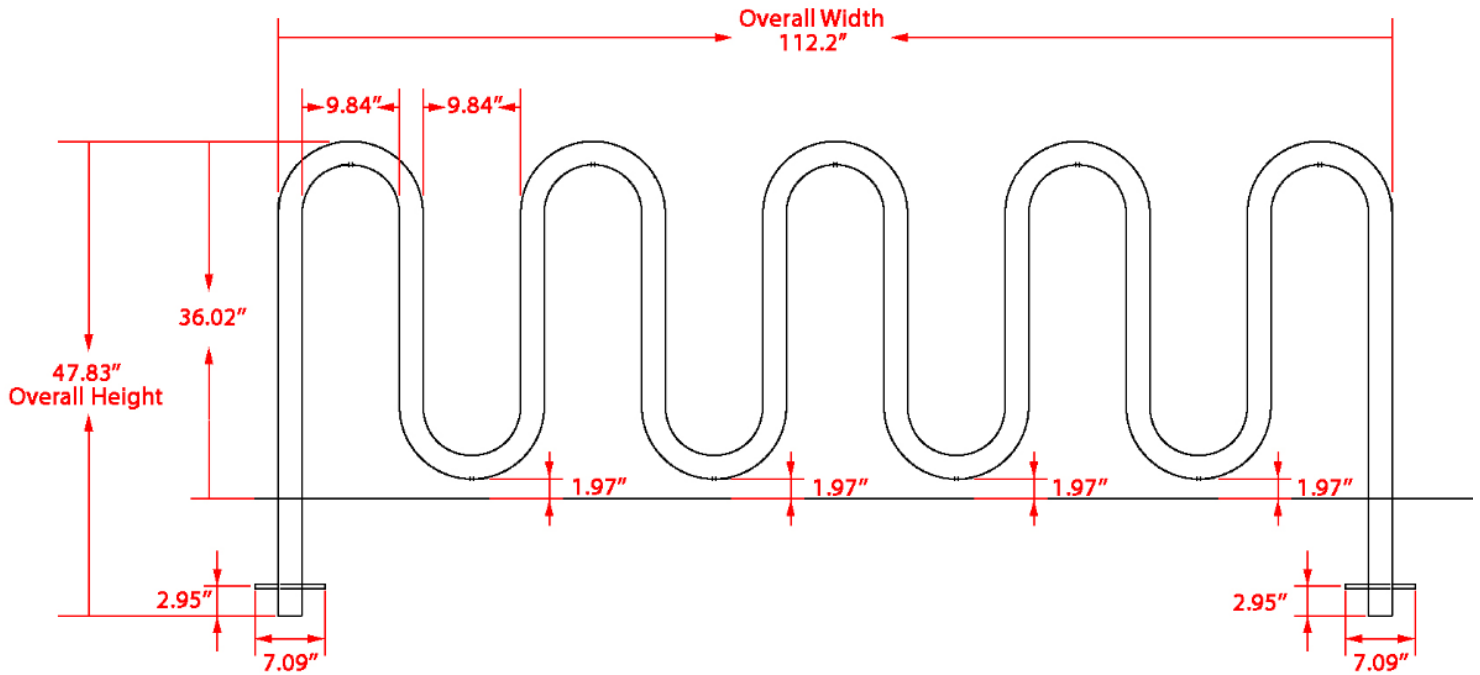

# Specification Sheet

## Park-It 11 Bike Rack, Inground

Front View

Side View

---

<b>Material</b>	<b>Finish</b>	<b>Dimensions</b>	<b>Weight</b>
Steel tubing	Powder coated black	112.2" w x 47.83" h Above ground: 112.2" w x 36.02" h	79 lbs.
<b>Type of Mount:</b>	Inground mount		
<b>Size of Tubing:</b>	1-7/8" O.D. x 11-gauge		