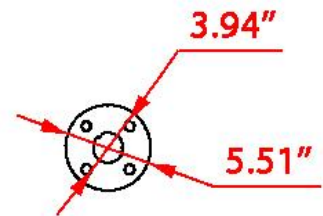

Specification Sheet

Park-It 11 Bike Rack, Surface Mount

Front View

Side View

Surface Mount Plate

Material	Finish	Dimensions	Weight
Steel tubing	Powder coated black	112.2" w x 36.02" h Footprint: 115.35" w x 36.02" h	73 lbs.
Type of Mount:	Surface mount		
Size of Tubing:	1-7/8" O.D. x 11-gauge		