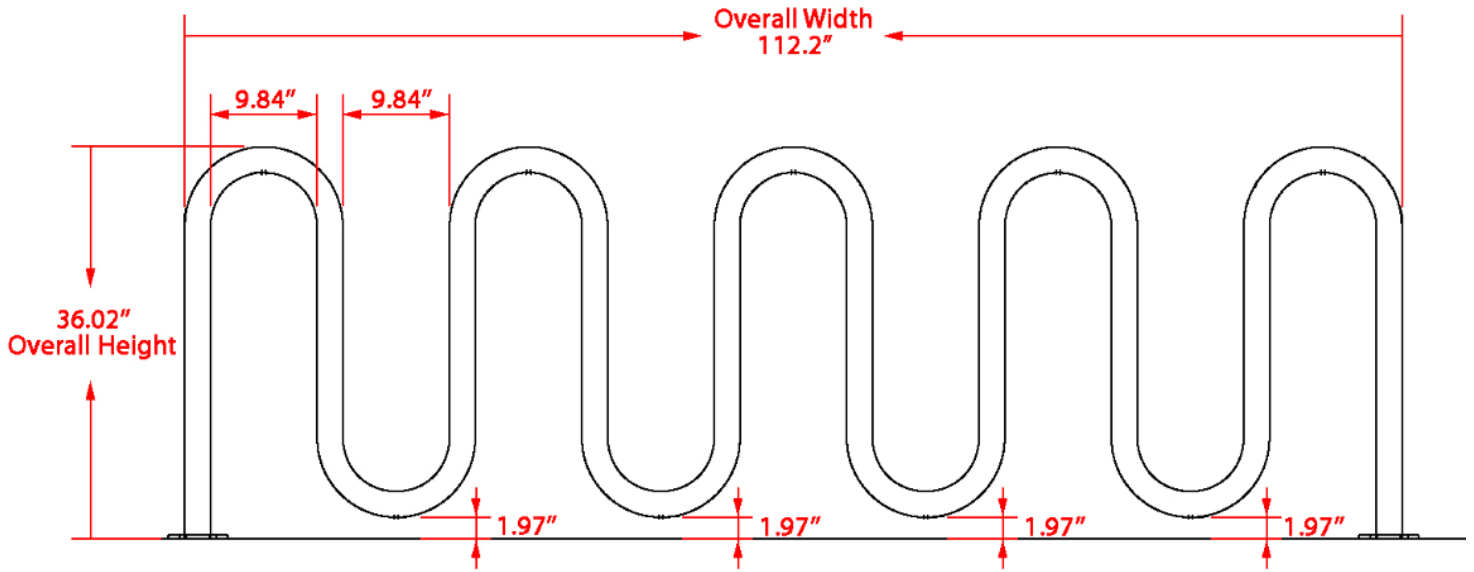

Specification Sheet

Park-It 11 Bike Rack, Surface Mount

Front View

Side View

Surface Mount Plate

Material	Finish	Dimensions	Weight
Steel tubing	Powder coated black	112.2" w x 36.02" h Footprint: 115.35" w x 36.02" h	73 lbs.
Type of Mount:	Surface mount		
Size of Tubing:	1-7/8" O.D. x 11-gauge		