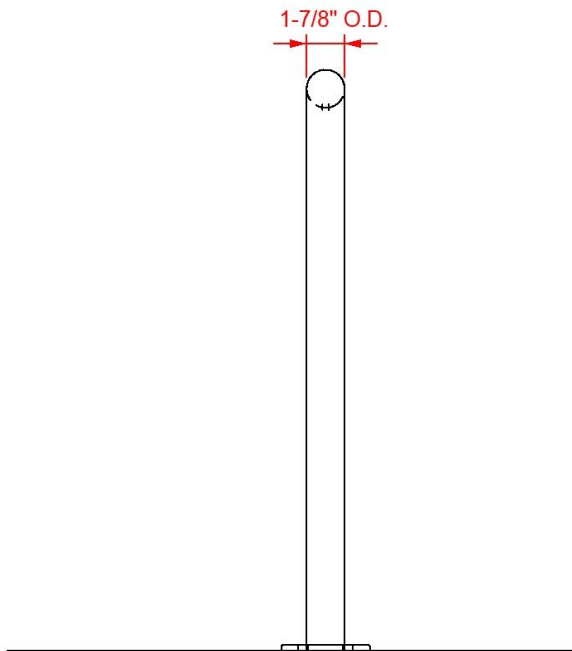

Specification Sheet

Park-It 11 Bike Rack, Surface Mount

Front View

Side View

Surface Mount Plate

Material	Finish	Dimensions	Weight
Steel tubing	Powder coated black	112.2" w x 36.02" h Footprint: 115.35" w x 36.02" h	73 lbs.
Type of Mount:	Surface mount		
Size of Tubing:	1-7/8" O.D. x 11-gauge		