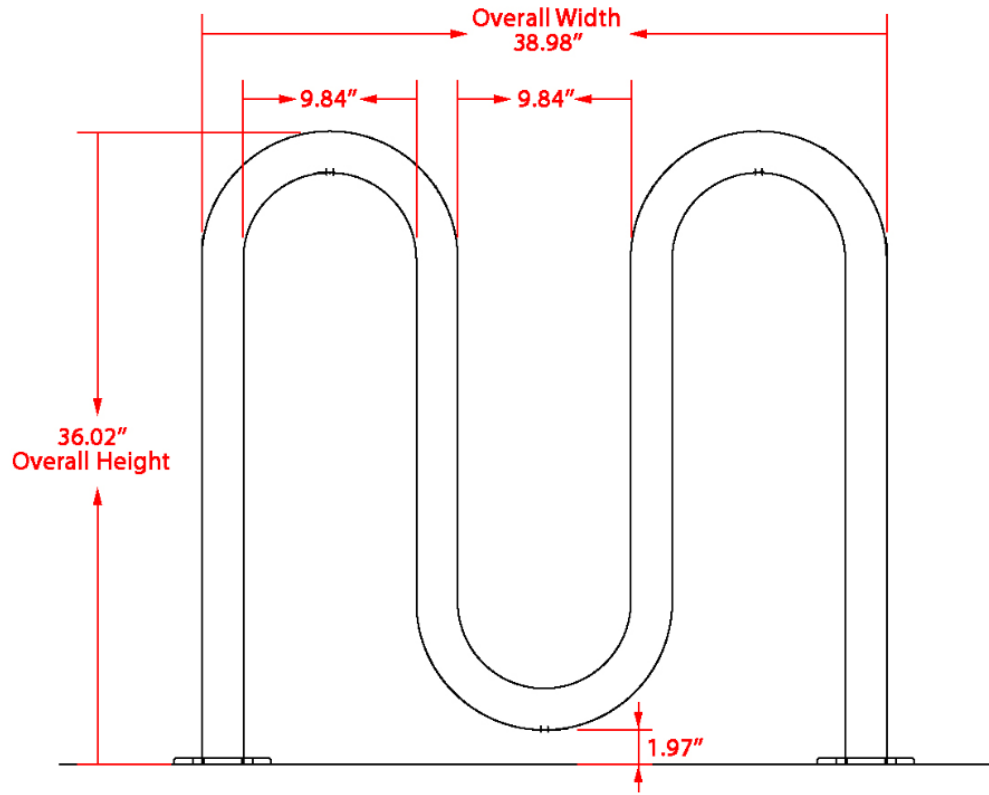

Specification Sheet

Park-It 5 Bike Rack, Surface Mount

Front View

Side View

Surface Mount Plate

Material	Finish	Dimensions	Weight
Steel tubing	Powder coated black	38.98" w x 36.02" h Footprint: 42.13" w x 36.02" h	33 lbs.
Type of Mount:	Surface mount		
Size of Tubing:	1-7/8" O.D. x 11-gauge		