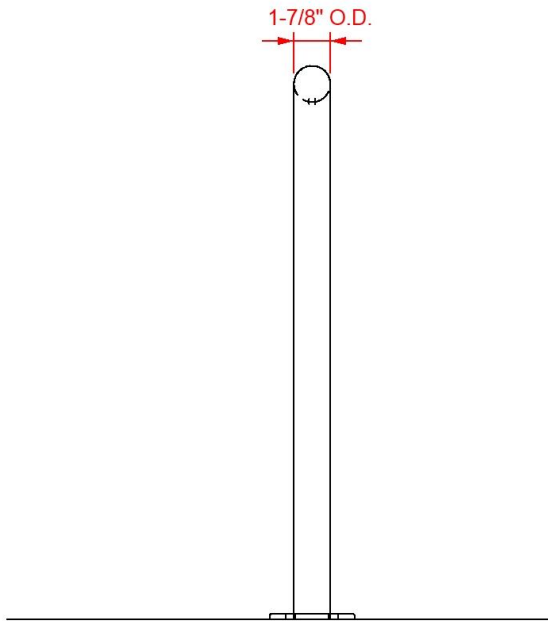

Specification Sheet

Park-It 5 Bike Rack, Surface Mount

Front View

Side View

Surface Mount Plate

Material	Finish	Dimensions	Weight
Steel tubing	Powder coated black	38.98" w x 36.02" h Footprint: 42.13" w x 36.02" h	33 lbs.
Type of Mount:	Surface mount		
Size of Tubing:	1-7/8" O.D. x 11-gauge		