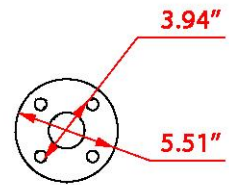

Specification Sheet

Park-It 5 Bike Rack, Surface Mount

Front View

Side View

Surface Mount Plate

Material	Finish	Dimensions	Weight
Steel tubing	Powder coated black	38.98" w x 36.02" h Footprint: 42.13" w x 36.02" h	33 lbs.
Type of Mount:	Surface mount		
Size of Tubing:	1-7/8" O.D. x 11-gauge		