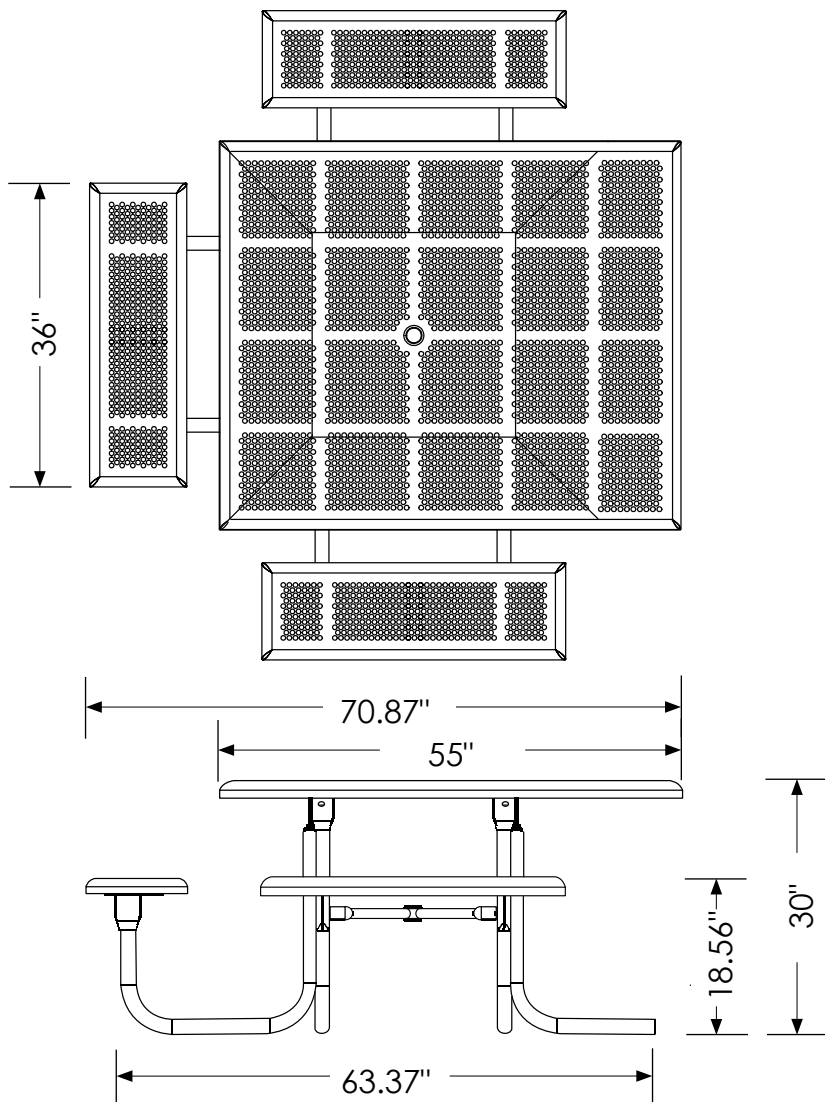

COMFORT™ SQUARE ADA PICNIC TABLE SPECIFICATIONS

TOTAL WEIGHT: 156 lbs

NOTES:

- 1) Material: Table & Bench Top - Steel with Thermoplastic Coating; Frames - Steel with Powder Coating
- 2) Assembly hardware included
- 3) Surface mount hardware not included