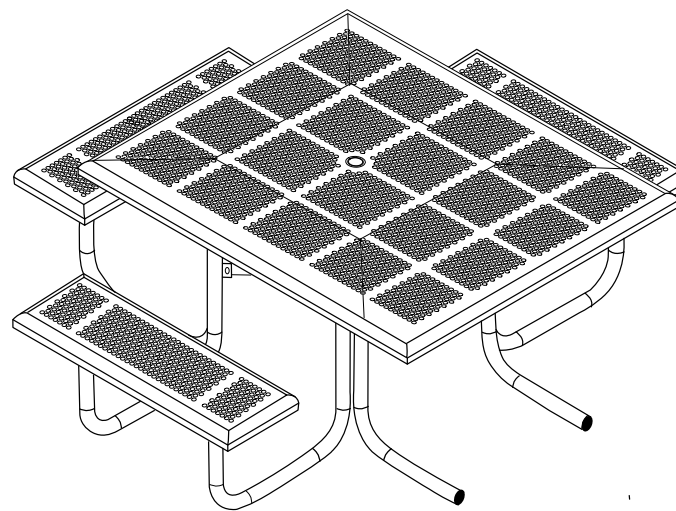

COMFORT™ SQUARE ADA PICNIC TABLE SPECIFICATIONS

TOTAL WEIGHT: 156 lbs

NOTES:

- 1) Material: Table & Bench Top - Steel with Thermoplastic Coating; Frames - Steel with Powder Coating
- 2) Assembly hardware included
- 3) Surface mount hardware not included