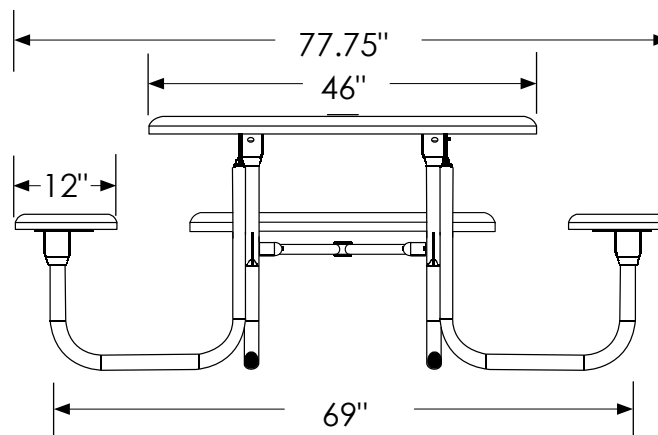

COMFORT™ SQUARE ADA PICNIC TABLE SPECIFICATIONS

TOTAL WEIGHT: 156 lbs

NOTES:

- 1) Material: Table & Bench Top - Steel with Thermoplastic Coating; Frames - Steel with Powder Coating
- 2) Assembly hardware included
- 3) Surface mount hardware not included