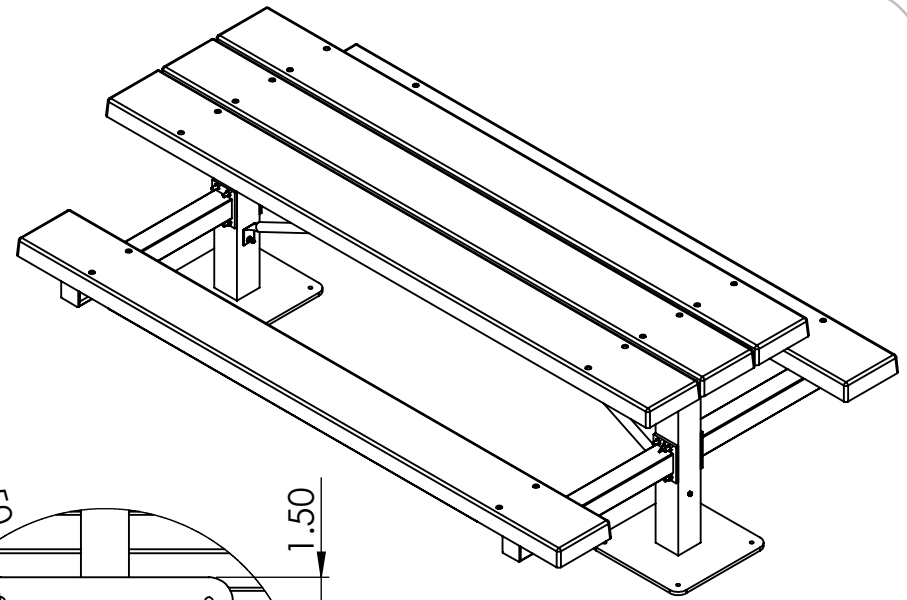

# Double Pedestal Surface Mount Table Specifications BM1280

REV# 1  
4-10-2017

ALL DIMENSIONS ARE SHOWN IN INCHES

**SIDE**