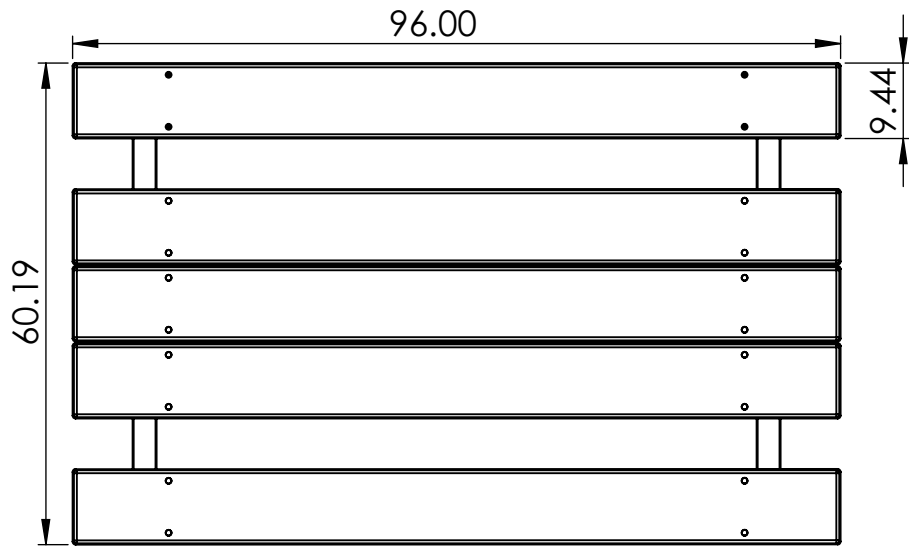

# Double Pedestal Surface Mount Table Specifications BM1280

REV# 1  
4-10-2017

ALL DIMENSIONS ARE SHOWN IN INCHES

**SIDE**