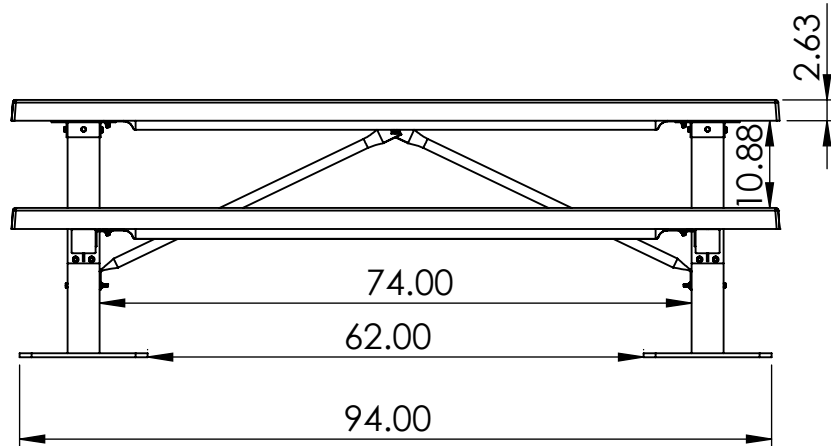

# Double Pedestal Surface Mount Table Specifications BM1280

REV# 1  
4-10-2017

ALL DIMENSIONS ARE SHOWN IN INCHES

**SIDE**