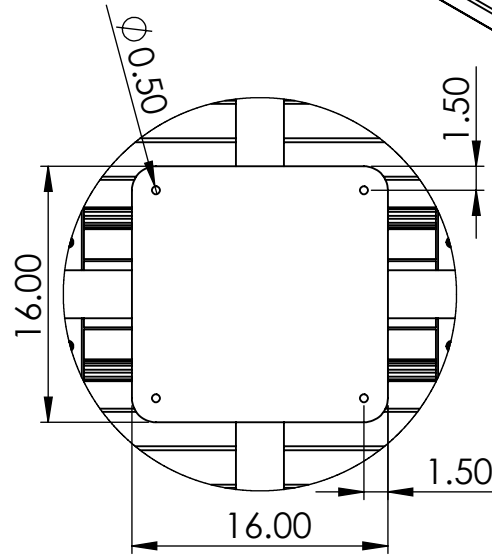

# Double Pedestal Surface Mount Table Specifications BM1280

REV# 1  
4-10-2017

ALL DIMENSIONS ARE SHOWN IN INCHES

**SIDE**