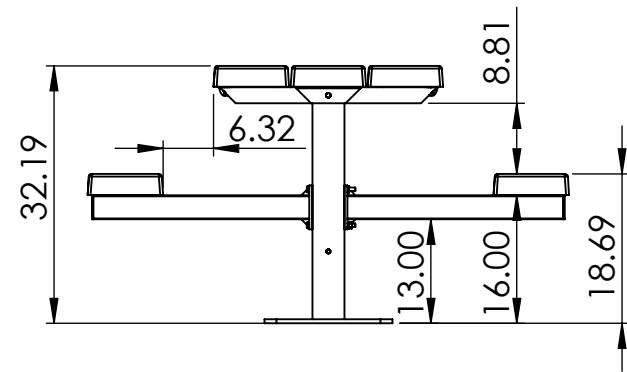

# Double Pedestal Surface Mount Table Specifications BM1280

REV# 1  
4-10-2017

ALL DIMENSIONS ARE SHOWN IN INCHES

**SIDE**