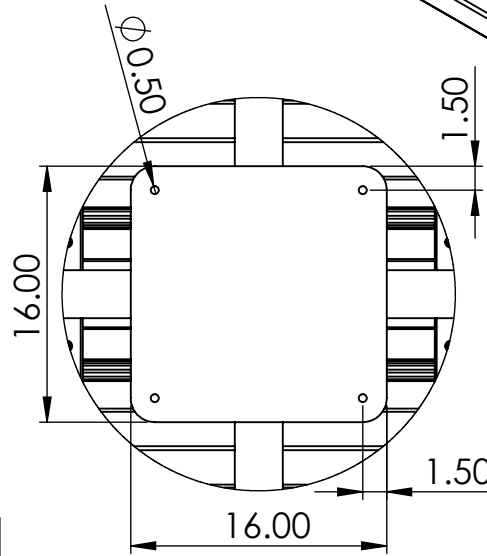

Double Pedestal Surface Mount Table Specifications BM1270

REV# 1
4-10-2017

**MOUNTING
PLATE DETAIL**

ALL DIMENSIONS ARE SHOWN IN INCHES

SIDE