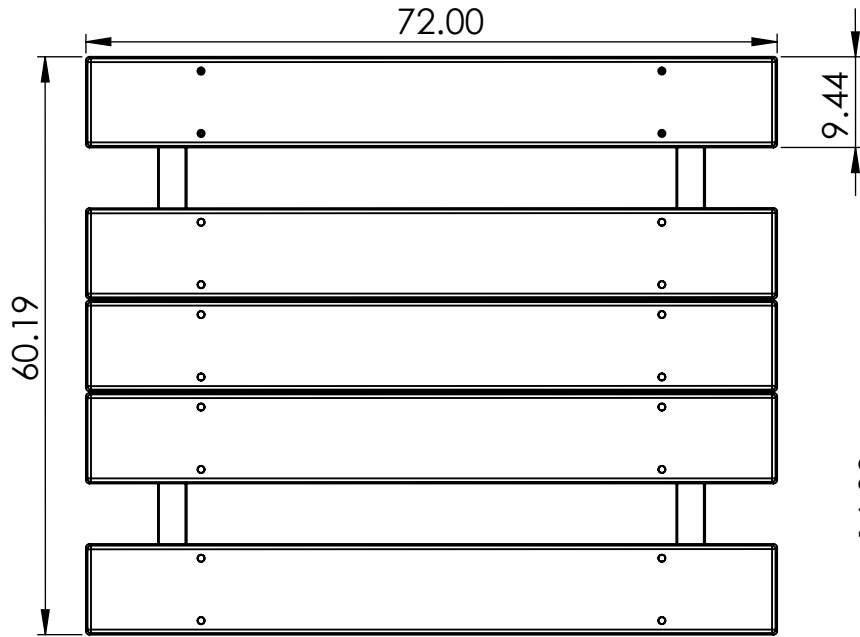

Double Pedestal Surface Mount Table Specifications BM1270

REV# 1
4-10-2017

**MOUNTING
PLATE DETAIL**

ALL DIMENSIONS ARE SHOWN IN INCHES

SIDE