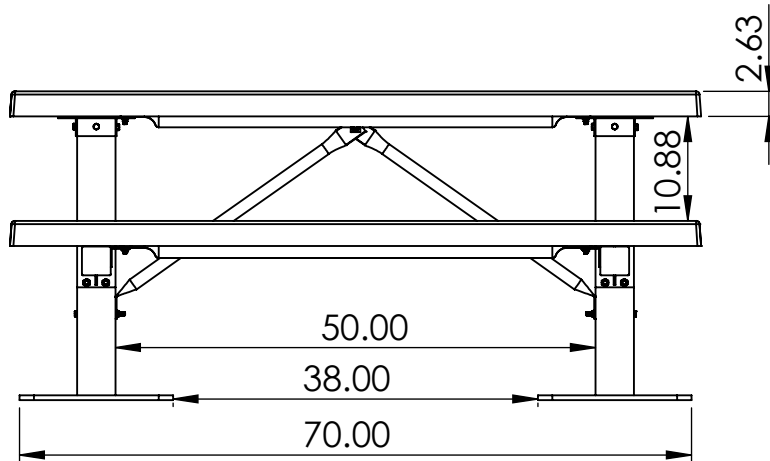

Double Pedestal Surface Mount Table Specifications BM1270

REV# 1
4-10-2017

**MOUNTING
PLATE DETAIL**

ALL DIMENSIONS ARE SHOWN IN INCHES

SIDE