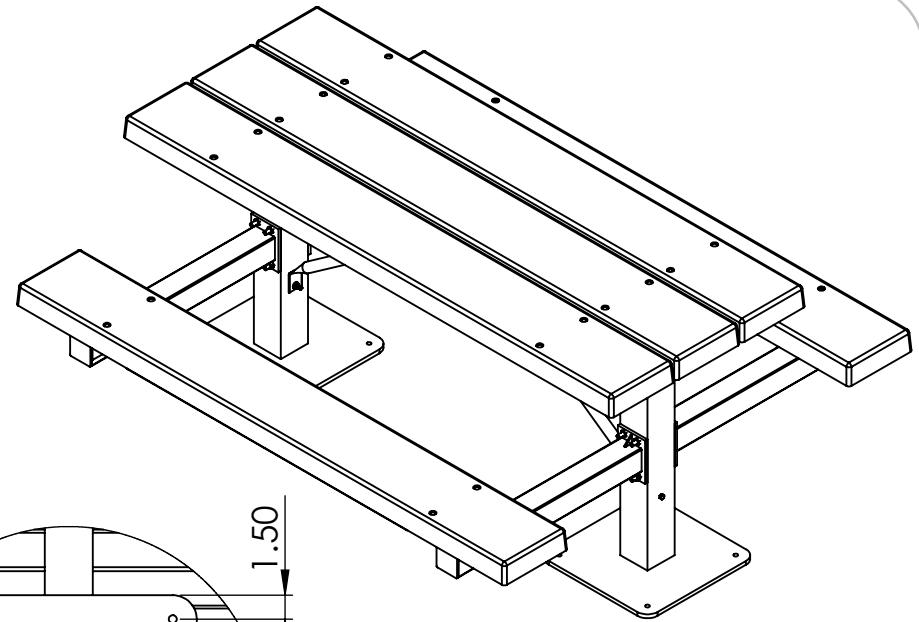

Double Pedestal Surface Mount Table Specifications BM1270

REV# 1
4-10-2017

**MOUNTING
PLATE DETAIL**

ALL DIMENSIONS ARE SHOWN IN INCHES

SIDE