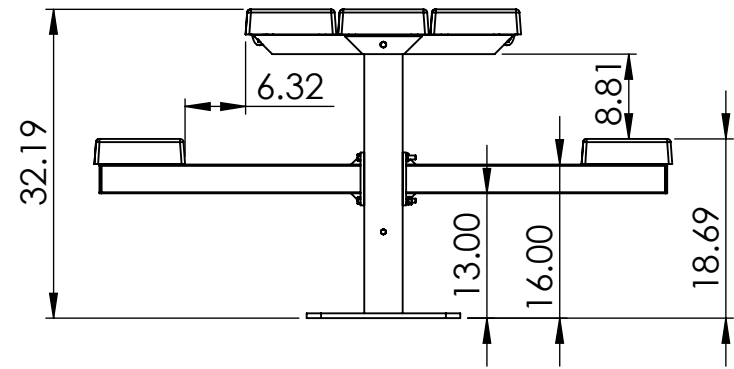

Double Pedestal Surface Mount Table Specifications BM1270

REV# 1
4-10-2017

**MOUNTING
PLATE DETAIL**

ALL DIMENSIONS ARE SHOWN IN INCHES

SIDE