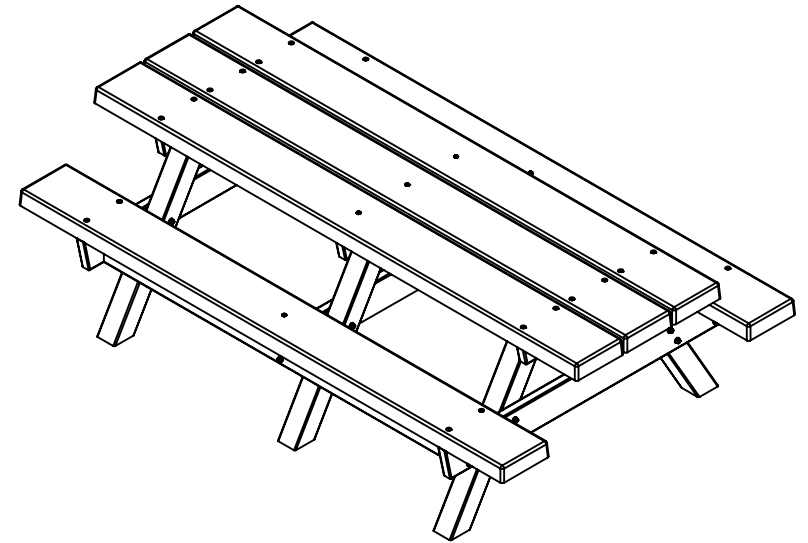

8FT RECYCLED PLASTIC TABLE SPECIFICATIONS TB1305

REV# 2
8-8-2018

CONSTRUCTION MATERIALS:

LEGS - 4X4 RECYCLED PLASTIC LUMBER

SEATS & TABLE TOP - HDPE PLASTIC

SEAT SUPPORTS - 2X6 RECYCLED PLASTIC LUMBER

HARDWARE:

STAINLESS STEEL

ALL DIMENSIONS SHOWN IN INCHES