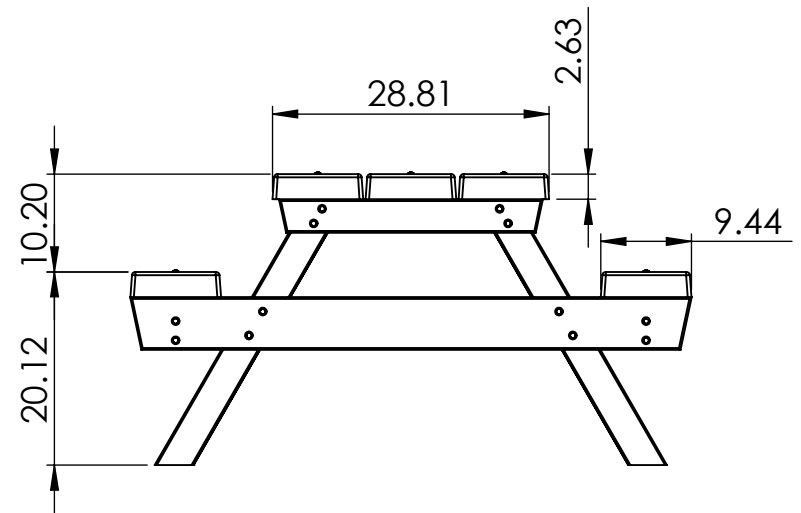

8FT RECYCLED PLASTIC TABLE SPECIFICATIONS TB1305

REV# 2
8-8-2018

CONSTRUCTION MATERIALS:

LEGS - 4X4 RECYCLED PLASTIC LUMBER

SEATS & TABLE TOP - HDPE PLASTIC

SEAT SUPPORTS - 2X6 RECYCLED PLASTIC LUMBER

HARDWARE:

STAINLESS STEEL

ALL DIMENSIONS SHOWN IN INCHES