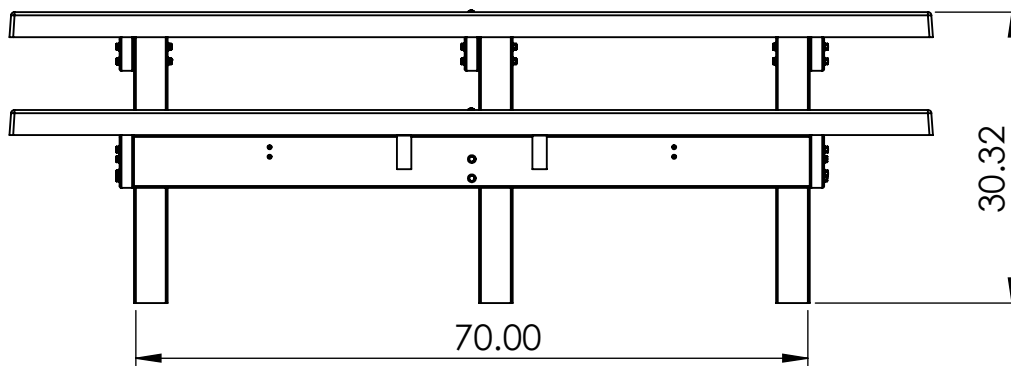

8FT RECYCLED PLASTIC TABLE SPECIFICATIONS TB1305

REV# 2
8-8-2018

CONSTRUCTION MATERIALS:

LEGS - 4X4 RECYCLED PLASTIC LUMBER

SEATS & TABLE TOP - HDPE PLASTIC

SEAT SUPPORTS - 2X6 RECYCLED PLASTIC LUMBER

HARDWARE:

STAINLESS STEEL

ALL DIMENSIONS SHOWN IN INCHES