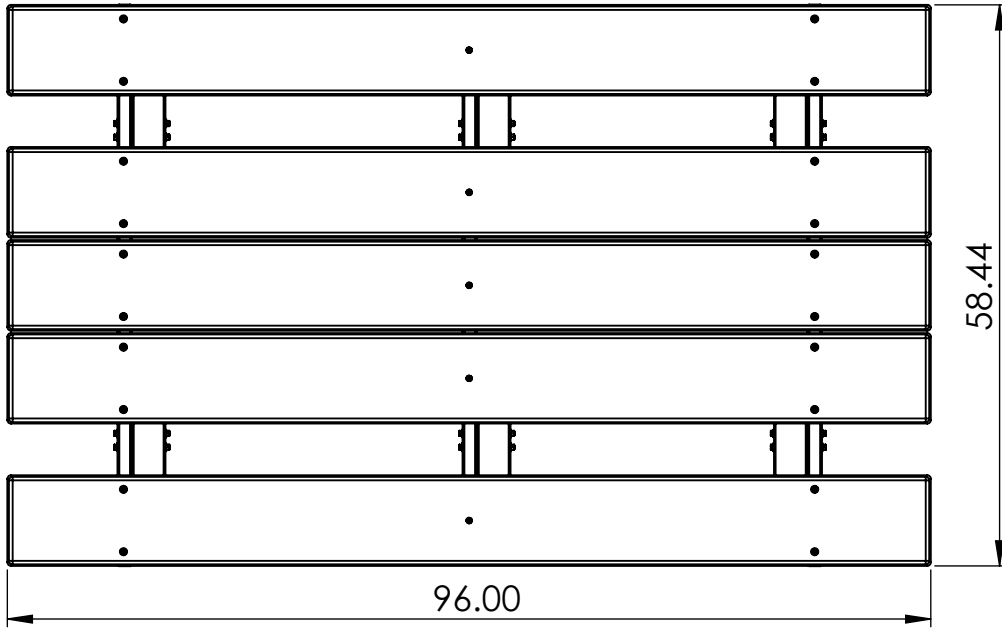

8FT RECYCLED PLASTIC TABLE SPECIFICATIONS TB1305

REV# 2
8-8-2018

CONSTRUCTION MATERIALS:

LEGS - 4X4 RECYCLED PLASTIC LUMBER

SEATS & TABLE TOP - HDPE PLASTIC

SEAT SUPPORTS - 2X6 RECYCLED PLASTIC LUMBER

HARDWARE:

STAINLESS STEEL

ALL DIMENSIONS SHOWN IN INCHES