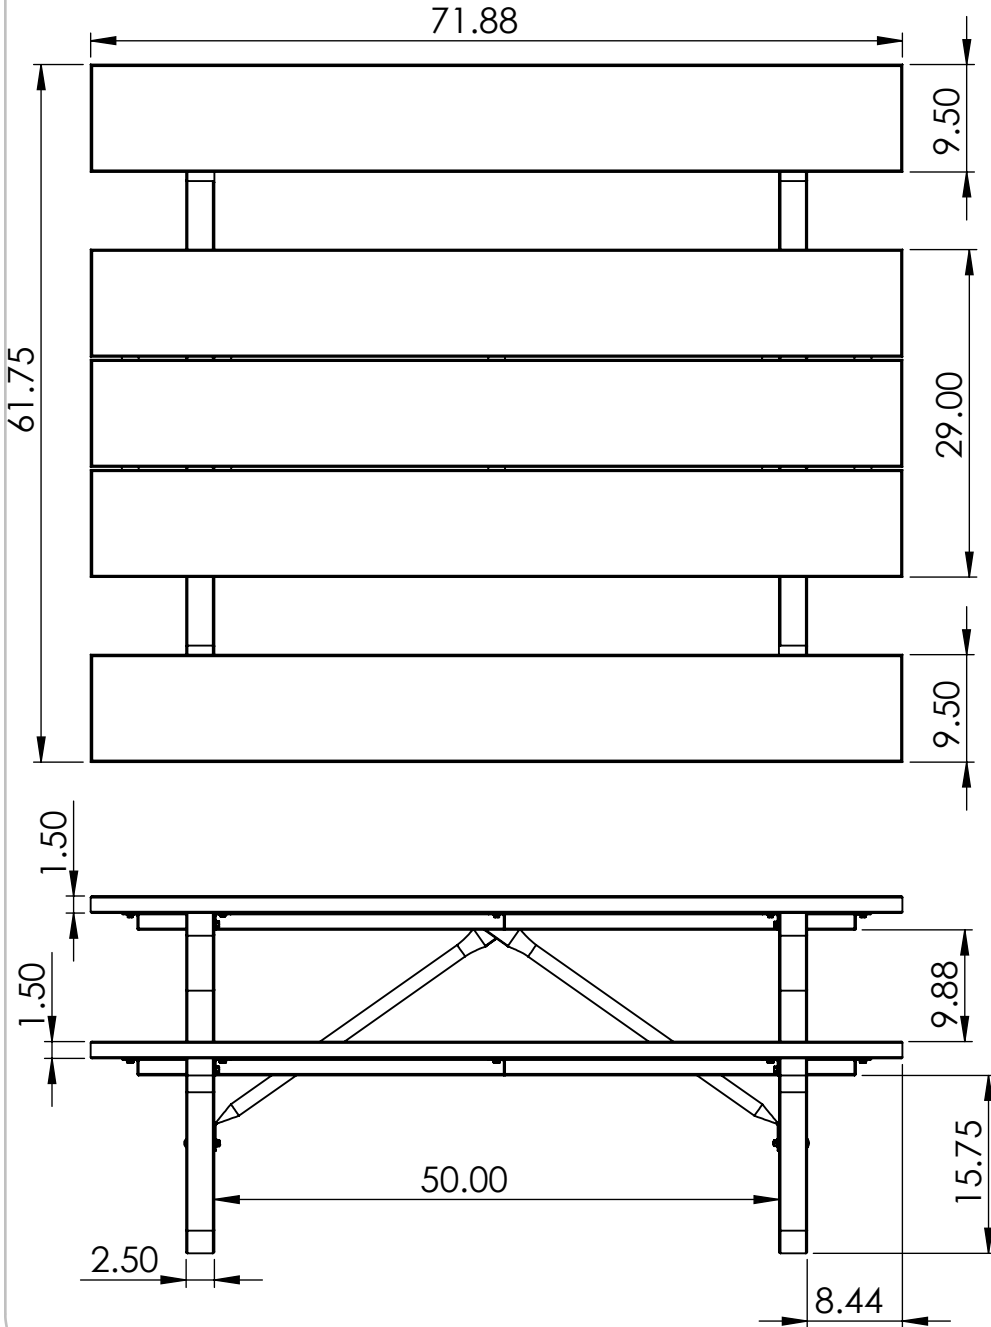

# Solid Plastic Top Walk-Thru Table Specifications BM1450

REV # 1  
6/7/2017

ALL DIMENSIONS ARE SHOWN IN INCHES