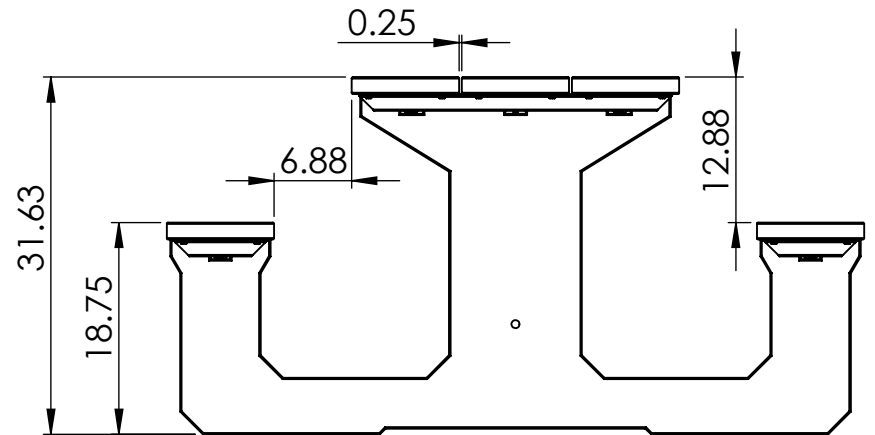

# Solid Plastic Top Walk-Thru Table Specifications BM1450

REV # 1  
6/7/2017

ALL DIMENSIONS ARE SHOWN IN INCHES