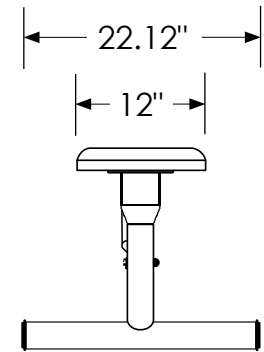

# COMFORT™ PORTABLE MOUNT BENCH SPECIFICATIONS

**TOTAL WEIGHT:** 52 lbs

- NOTES:**
- 1) Material: Bench Top - Steel with Thermoplastic Coating;  
Frames - Steel with Powder Coating
  - 2) Assembly hardware included
  - 3) Mounting hardware not included