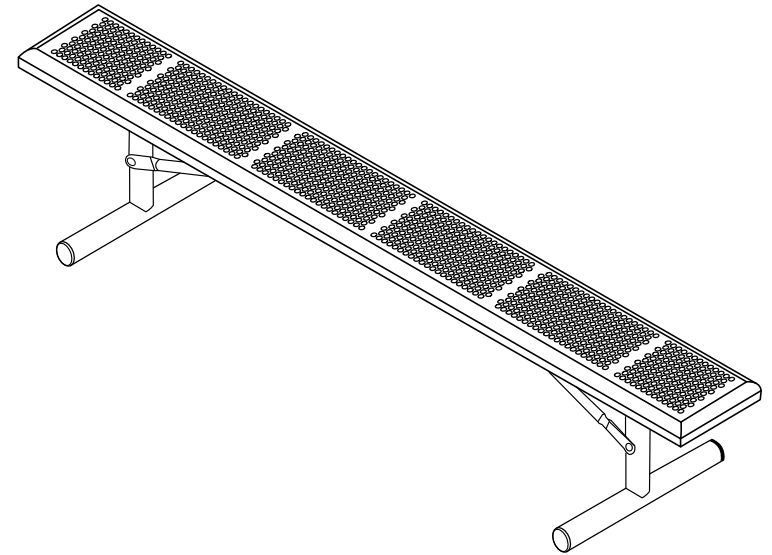

# COMFORT™ PORTABLE MOUNT BENCH SPECIFICATIONS

**TOTAL WEIGHT:** 52 lbs

- NOTES:**
- 1) Material: Bench Top - Steel with Thermoplastic Coating;  
Frames - Steel with Powder Coating
  - 2) Assembly hardware included
  - 3) Mounting hardware not included