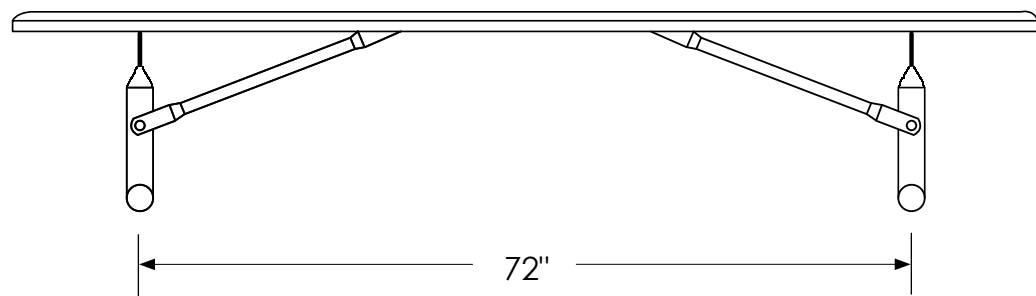

# COMFORT™ PORTABLE MOUNT BENCH SPECIFICATIONS

**TOTAL WEIGHT:** 52 lbs

- NOTES:**
- 1) Material: Bench Top - Steel with Thermoplastic Coating;  
Frames - Steel with Powder Coating
  - 2) Assembly hardware included
  - 3) Mounting hardware not included