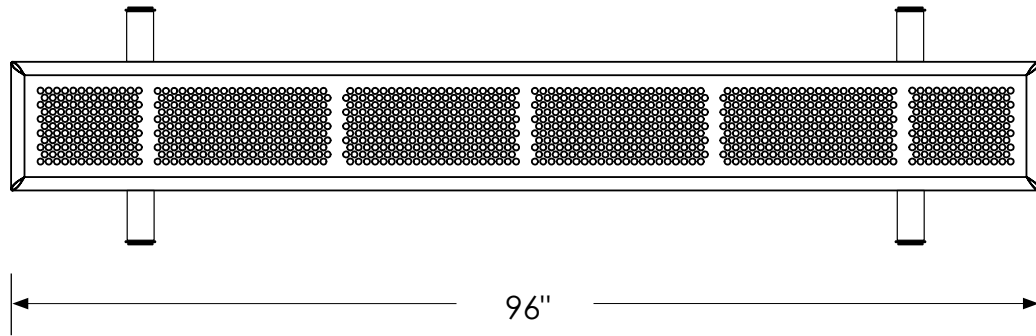

# COMFORT™ PORTABLE MOUNT BENCH SPECIFICATIONS

**TOTAL WEIGHT:** 52 lbs

- NOTES:**
- 1) Material: Bench Top - Steel with Thermoplastic Coating;  
Frames - Steel with Powder Coating
  - 2) Assembly hardware included
  - 3) Mounting hardware not included